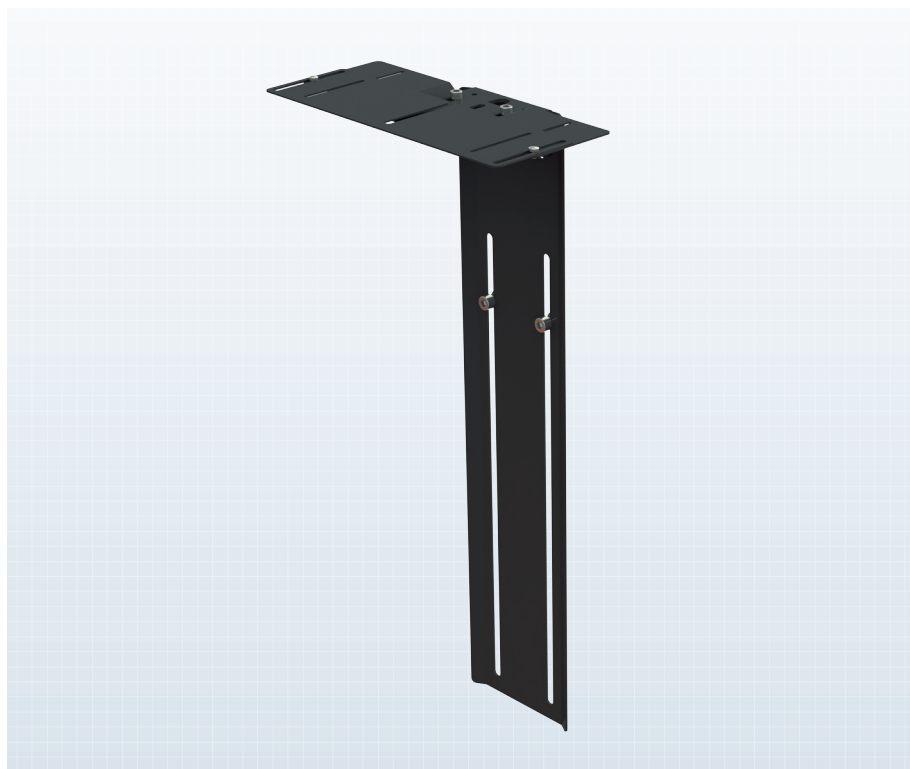

SMS PRESENCE CAMERA SHELF

INFO

- Finish: Anthracite Grey
- Weight: 1.6 kg
- Maximum load: 3 kg
- Depth adjustable from 85 mm to 185 mm
- Height adjustable

ART. NO.	DESCRIPTION
PR100001	SMS Presence Camera Shelf

Technical drawing (mm)
PR100001 / Presence Camera Shelf Accessory