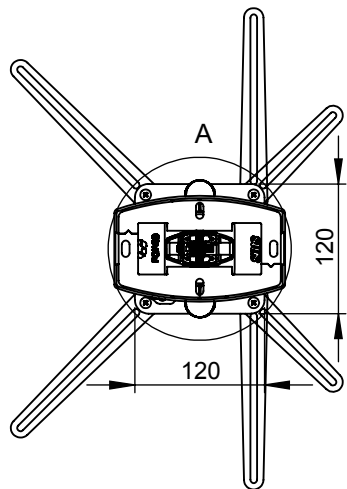

SMS Projector Precision CM V Technical drawing (mm)
 PP120001..PP120002..PP120003..PP120004

DETAIL A
 SCALE 1 : 2

SMS Projector Precision CM V ****

- PP120001 SMS Projector Precision CM V385-535
- PP120002 SMS Projector Precision CM V485-735
- PP120003 SMS Projector Precision CM V735-1235
- PP120004 SMS Projector Precision CM V1235-1735