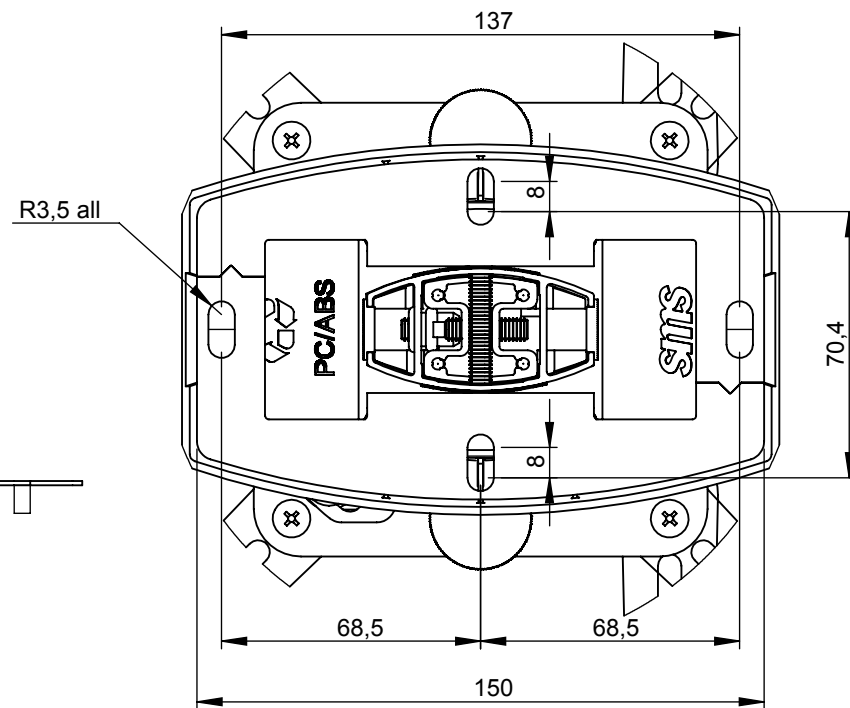

SMS Projector Precision CM V Technical drawing (mm)
 PP120001..PP120002..PP120003..PP120004

DETAIL A
 SCALE 1 : 2

SMS Projector Precision CM V ****

- PP120001 SMS Projector Precision CM V385-535
- PP120002 SMS Projector Precision CM V485-735
- PP120003 SMS Projector Precision CM V735-1235
- PP120004 SMS Projector Precision CM V1235-1735