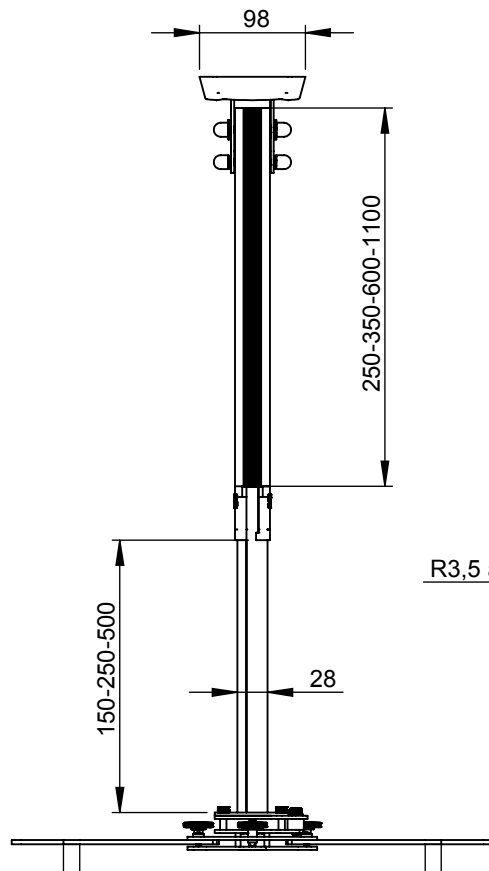

SMS Projector Precision CM V Technical drawing (mm)
 PP120001..PP120002..PP120003..PP120004

DETAIL A
 SCALE 1 : 2

SMS Projector Precision CM V ****

- PP120001 SMS Projector Precision CM V385-535
- PP120002 SMS Projector Precision CM V485-735
- PP120003 SMS Projector Precision CM V735-1235
- PP120004 SMS Projector Precision CM V1235-1735