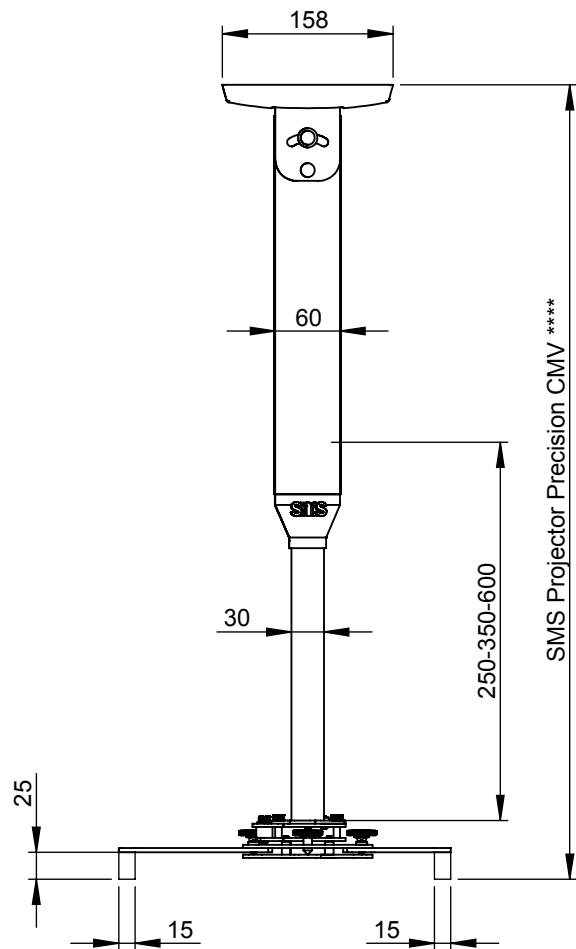

SMS Projector Precision CM V Technical drawing (mm)
 PP120001..PP120002..PP120003..PP120004

DETAIL A
 SCALE 1 : 2

SMS Projector Precision CM V ****

- PP120001 SMS Projector Precision CM V385-535
- PP120002 SMS Projector Precision CM V485-735
- PP120003 SMS Projector Precision CM V735-1235
- PP120004 SMS Projector Precision CM V1235-1735