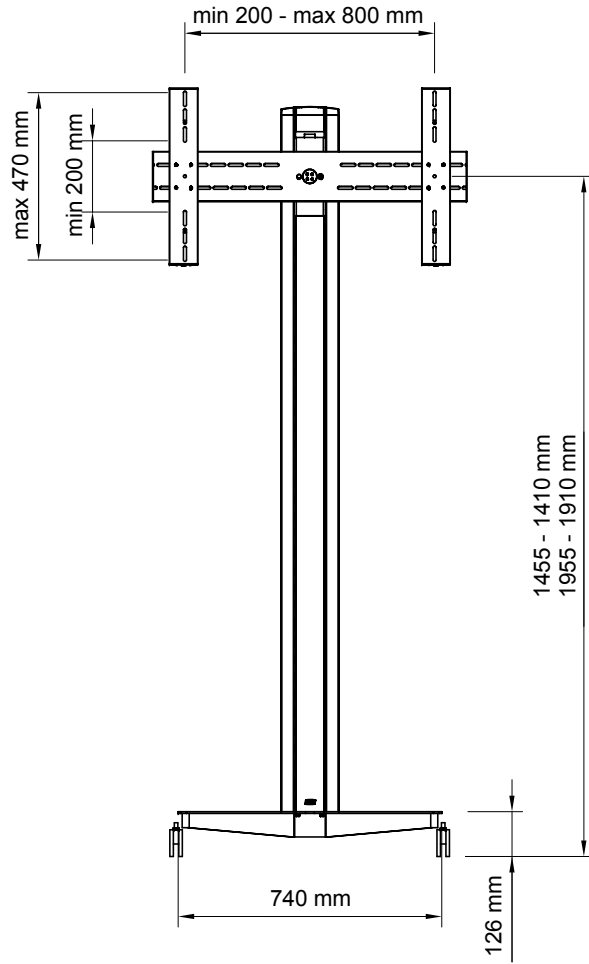

SMS Flatscreen X FH Mxxxx Double Dimensions
2010-02-01

SMS Flatscreen X FH M605..1105 Motorized Double Dimensions
2010-02-01