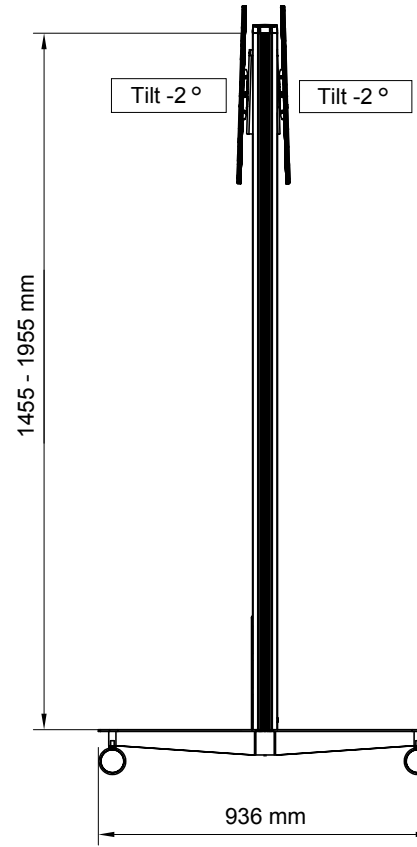

SMS Flatscreen X FH Mxxxx Double Dimensions
2010-02-01

SMS Flatscreen X FH M605..1105 Motorized Double Dimensions
2010-02-01