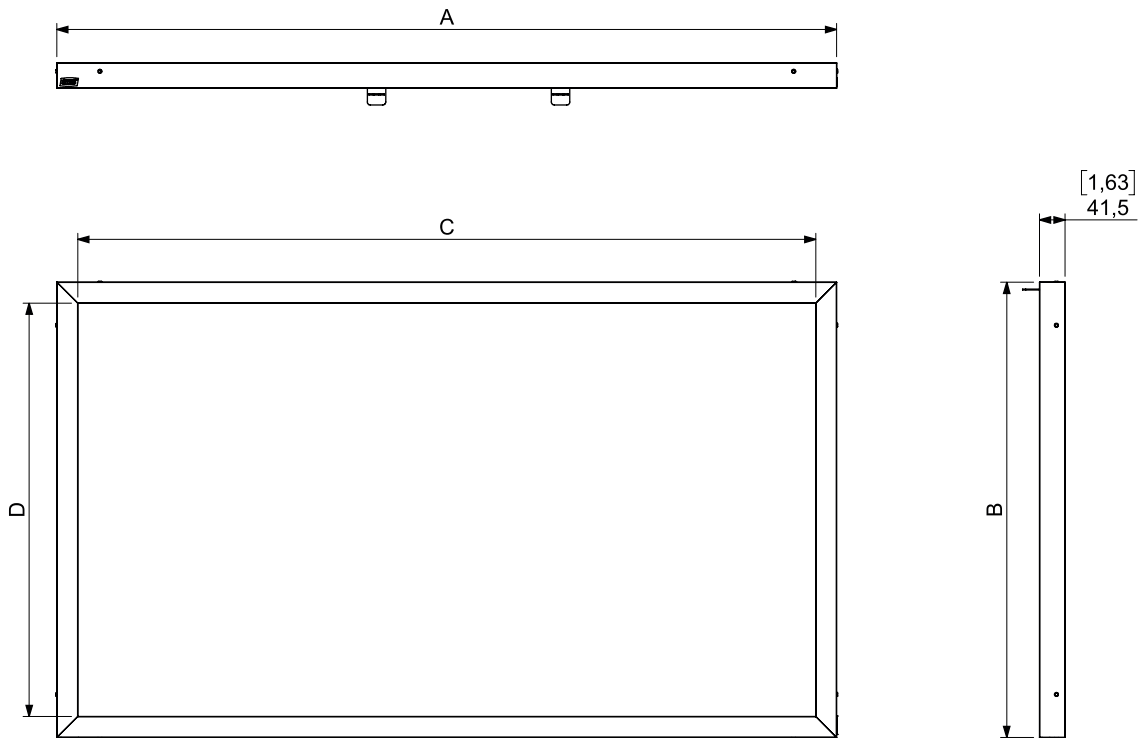

# Technical Drawing SMS Casing Frame

All dimensions in mm.  
Dimensions in brackets [ ] are in inches

Size	A	B	C	D
32"	763 [30,04]	458 [18,03]	699 [27,52]	394 [15,51]
43"	1006 [39,61]	594 [23,39]	942 [37,09]	530 [20,87]
49"	1139 [44,84]	669 [26,34]	1071 [42,17]	601 [23,66]
50"	1160 [45,67]	681 [26,81]	1092 [42,99]	613 [24,13]
55"	1275 [50,20]	745 [29,33]	1207 [47,52]	677 [26,65]
65"	1494 [58,82]	869 [34,21]	1426 [56,14]	801 [31,54]
75"	1715 [67,52]	993 [39,09]	1647 [64,84]	925 [36,42]
82"	1871 [73,66]	1081 [42,56]	1803 [70,98]	1013 [39,88]
85"	1937 [76,26]	1118 [44,02]	1869 [73,58]	1050 [41,34]
86"	1960 [77,17]	1131 [44,53]	1892 [74,49]	1063 [41,85]
98"	2224 [87,56]	1280 [50,39]	2156 [84,88]	1212 [47,72]