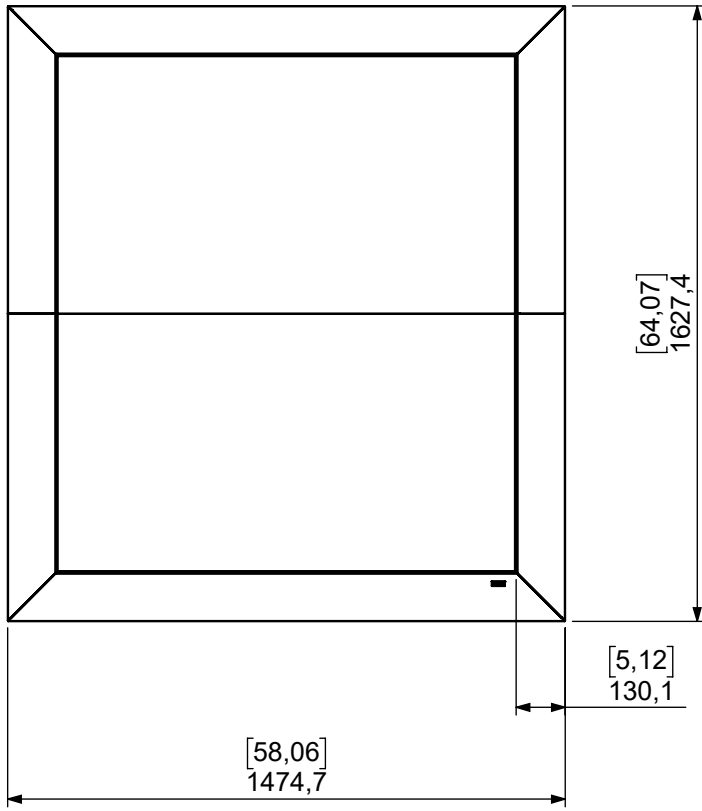

Technical drawing (mm/inch)

Art. no. / SMS SmartTrim 1x2L Barco UNI-0005

SMART MEDIA SOLUTIONS