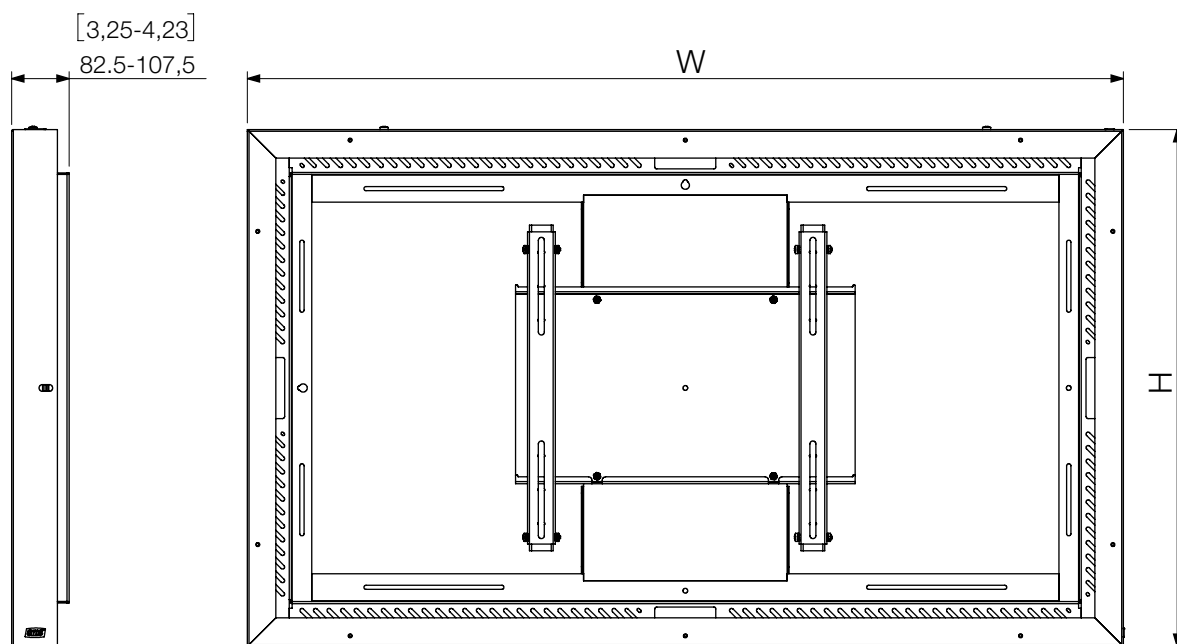

Technical Drawing

SMS Casing Wall

All dimensions in mm.
Dimensions in brackets [] are in inches

SMS Casing Wall

	Product Measurements (W x H)	Max Display Measurements
32"	779 x 471 mm [31,46"x 18,54"]	740 x 444 x 64 mm
43"	1022 x 608 mm [40,24"x 23,94"]	981 x 571 x 64 mm
49"	1155 x 683 mm [45,47"x 26,89"]	1114 x 645 x 64 mm
50"	1181 x 702 mm [46,49"x 27,62"]	1140 x 665 x 64 mm
55"	1290 x 759 mm [50,79"x 29,88"]	1252 x 725 x 64 mm
65"	1513 x 885 mm [59,57"x 34,84"]	1472 x 847 x 64 mm