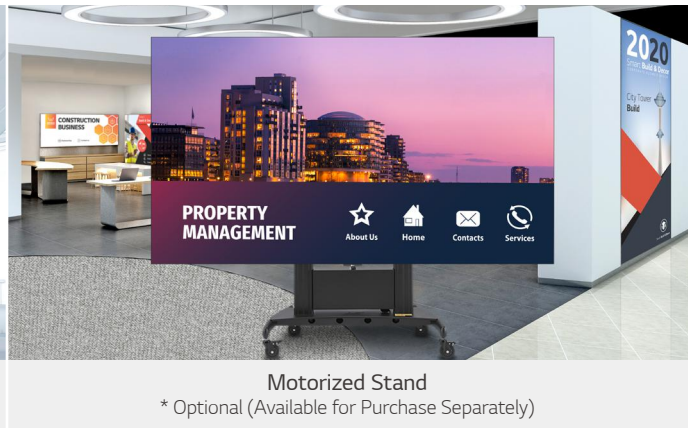

Motorized Stand
* Optional (Available for Purchase Separately)

DEDICATED INSTALLATION ACCESSORIES

The product is offered with the flight case which includes every necessary component including the landscape wall mount and tools for installation. The motorized stand is provided as an option, so that you can easily place it depending on your installation sites. With this stand, you can adjust a height of the screen including stand from 2.0 m to 2.5 m.