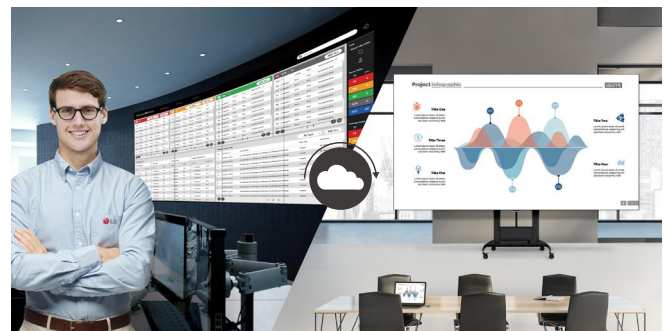

REAL-TIME LG ConnectedCare

Maintenance is easy and fast with the optional LG ConnectedCare* service, a cloud service solution provided by LG. It remotely manages the status of displays in client workplaces for fault diagnosis and remote-control services, enabling the stable operation of clients' businesses.

* The availability of LG ConnectedCare differs by region.