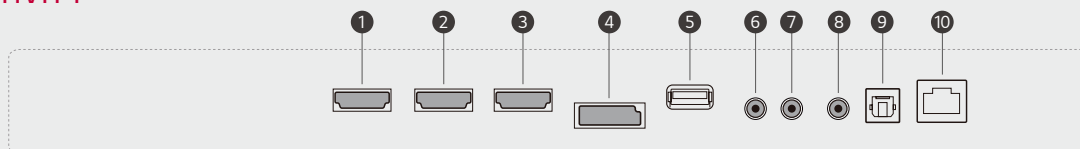

CONNECTIVITY

① HDMI 1	④ DP-IN	⑦ RS-232C OUT	⑩ LAN
② HDMI 2	⑤ USB 2.0 IN	⑧ IR & LIGHT SENSOR IN	
③ HDMI 3	⑥ RS-232C IN	⑨ OPTICAL DIGITAL AUDIO OUT	

* Jack Panels may differ from the above image, so please contact LG sales team to verify before ordering.

Download
LG C-Display+
Mobile App
Google Play Store

- www.lg.com/global/business/information-display
- www.youtube.com/c/LGCommercialDisplay
- www.facebook.com/LGInformationDisplay
- www.linkedin.com/company/LGinformationdisplay
- twitter.com/LG_ID_HQ

LG may make changes to specifications and product descriptions without notice. Copyright © 2021 LG Electronics Inc. All rights reserved. "LG Life's Good" is a registered trademark of LG Corp. The names of products and brands mentioned here may be the trademarks of their respective owners.