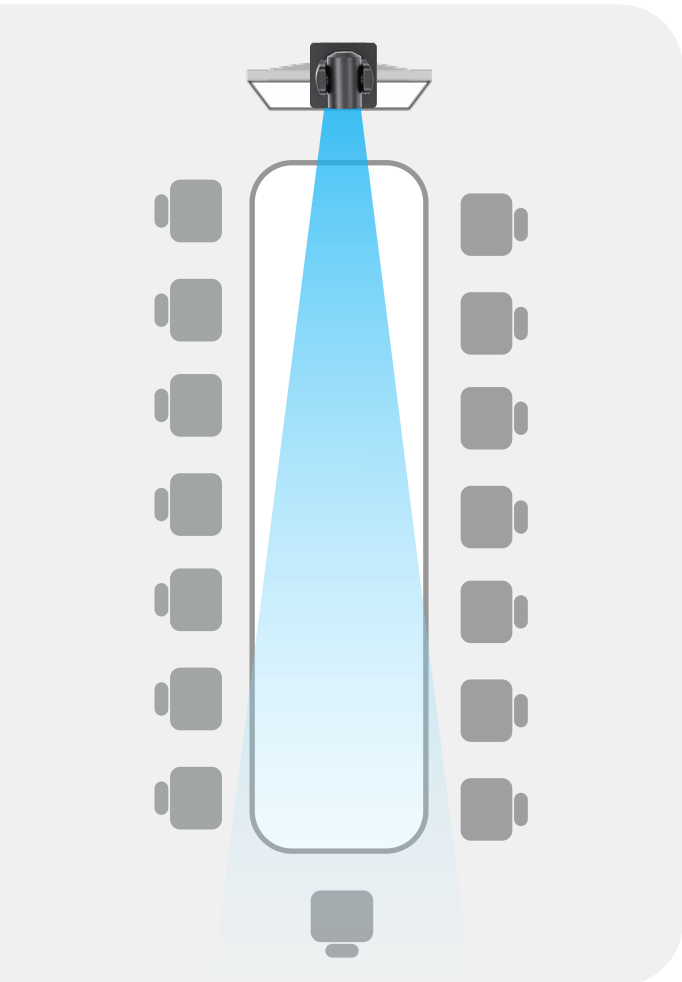

Total 192x zoom from wide-angle 85.2° diagonal FOV lens |

Fast F1.2-F2.8 lens aperture |

Responsive autofocus 12x optical zoom |

16x digital zoom

ADAPTIVE PTZ MOVEMENT FOR PRECISION IMAGES

The UC P15 automatically adjusts pan and tilt speeds based on the zoom level, with 0.1° preset accuracy for more precise images. The camera's 90° tilting angle further enhances coverage and overhead viewing support.