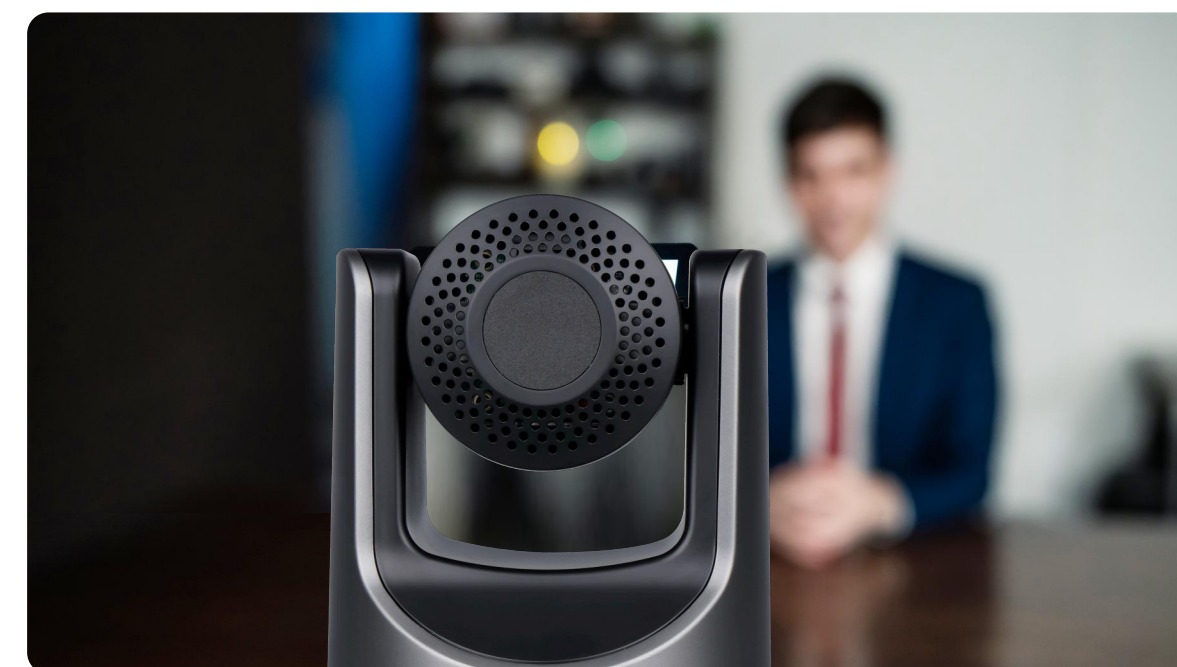

Small studio streaming