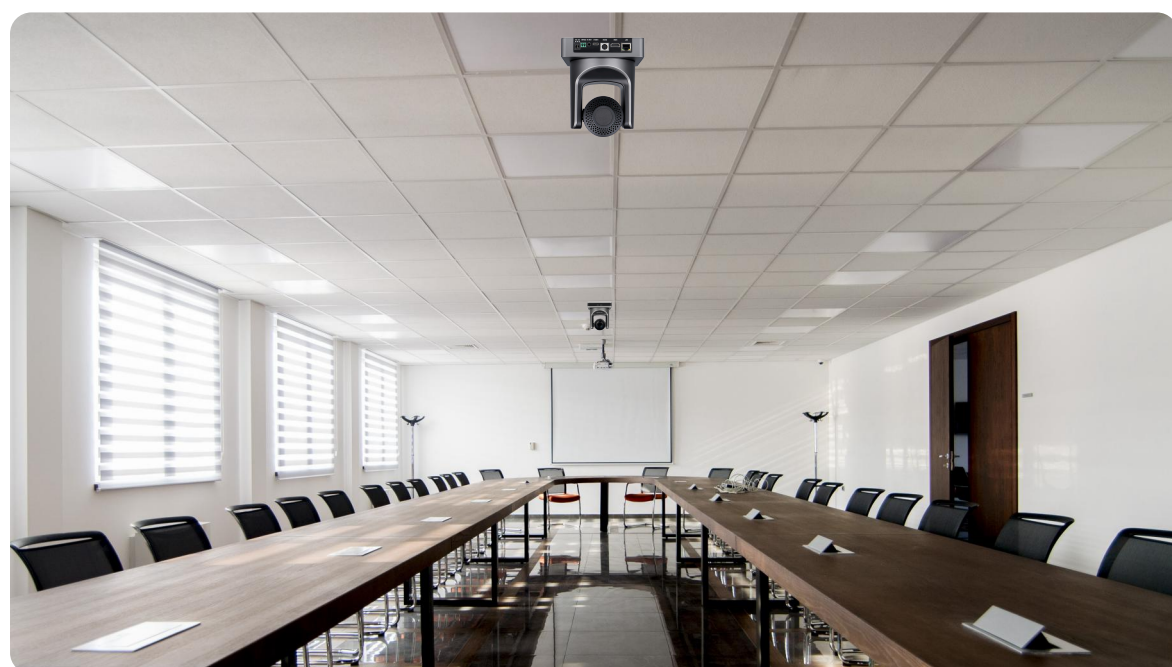

USE CASE

Large meeting room