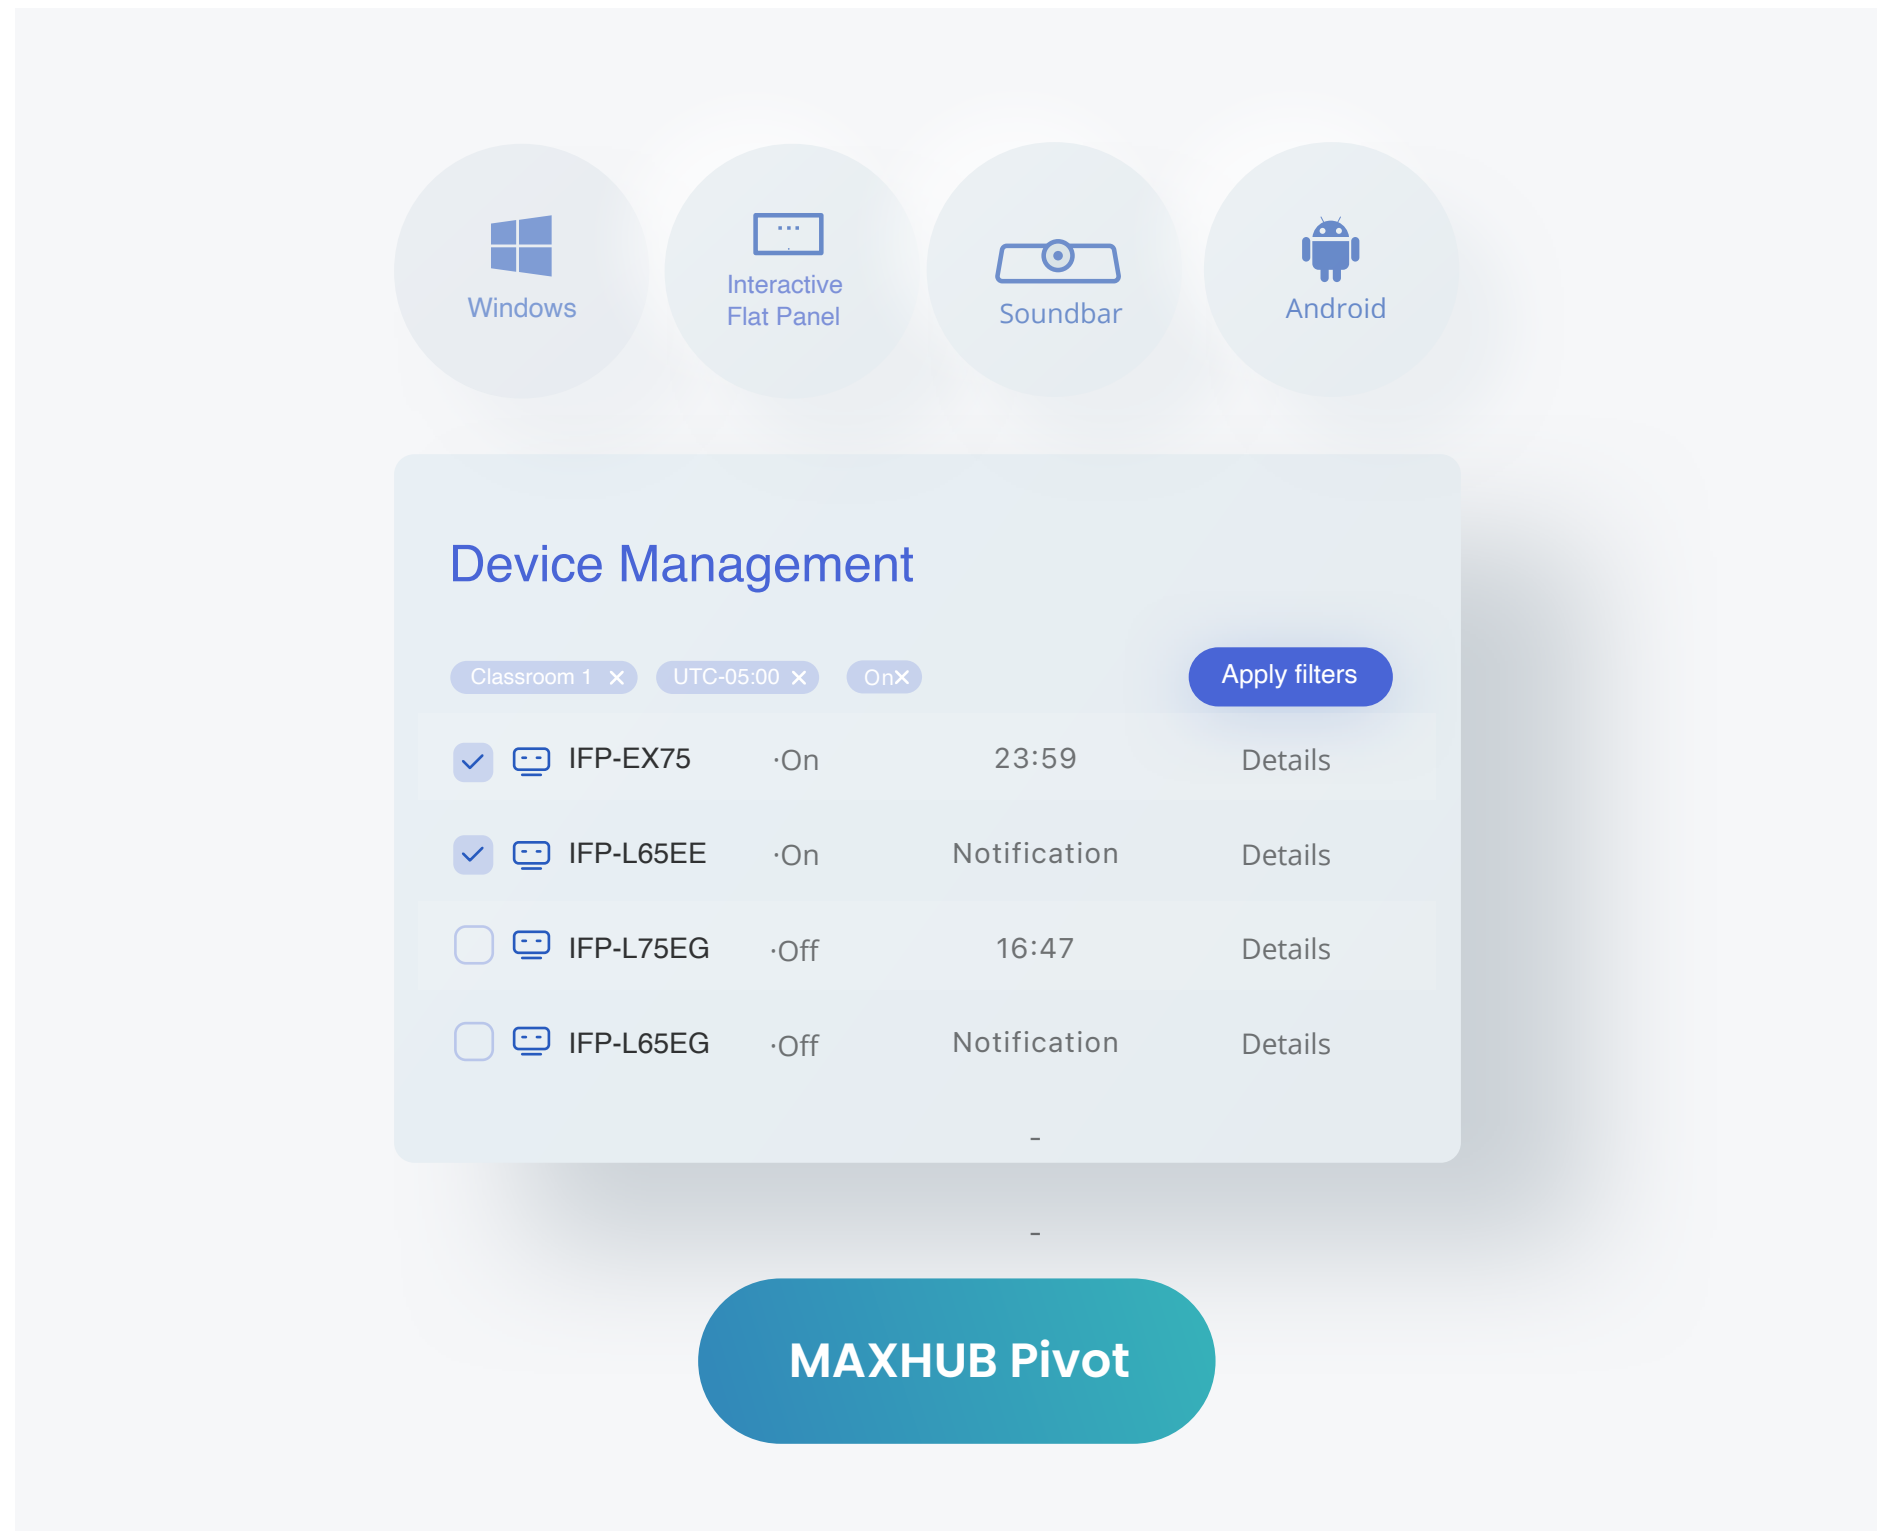

USB Type-C cable with locking screw mechanism

USB audio, video, and control under standard UVC
v1.1~1.5 protocol

EFFORTLESS VIDEO STREAMING

With the integrated IP streaming encoder, streamed content can be broadcast live on popular platforms such as YouTube, Vimeo, Facebook, and Twitch.

Built-in RTSP/RTMP encoder

ONE CABLE FOR EVERYTHING

The one-cable power-over-ethernet (PoE) solution reduces installation costs and allows for flexible deployment in a variety of scenarios. Supports multiple power input for added redundancy.

Multiple power inputs: 12V DC power, PoE

MULTIPLE CONTROL OPTIONS

Tailor the camera operation based on the environment with multiple control options including web interface, software & USB, IP network, serial control, and infrared remote control.

VISCA, PELCO, UVC, and ONVIF protocol supported

IR Controller | Web/Software & USB

IP Network | Serial Controller (RS232 & RS485)

DEVICE MANAGEMENT AT YOUR FINGERTIPS

Use MAXHUB ALIGN to update and optimize the status of your video meeting devices, and fine-tune camera performance to look your best on video calls. Device can be managed remotely for your hybrid meeting needs through the MAXHUB Pivot.