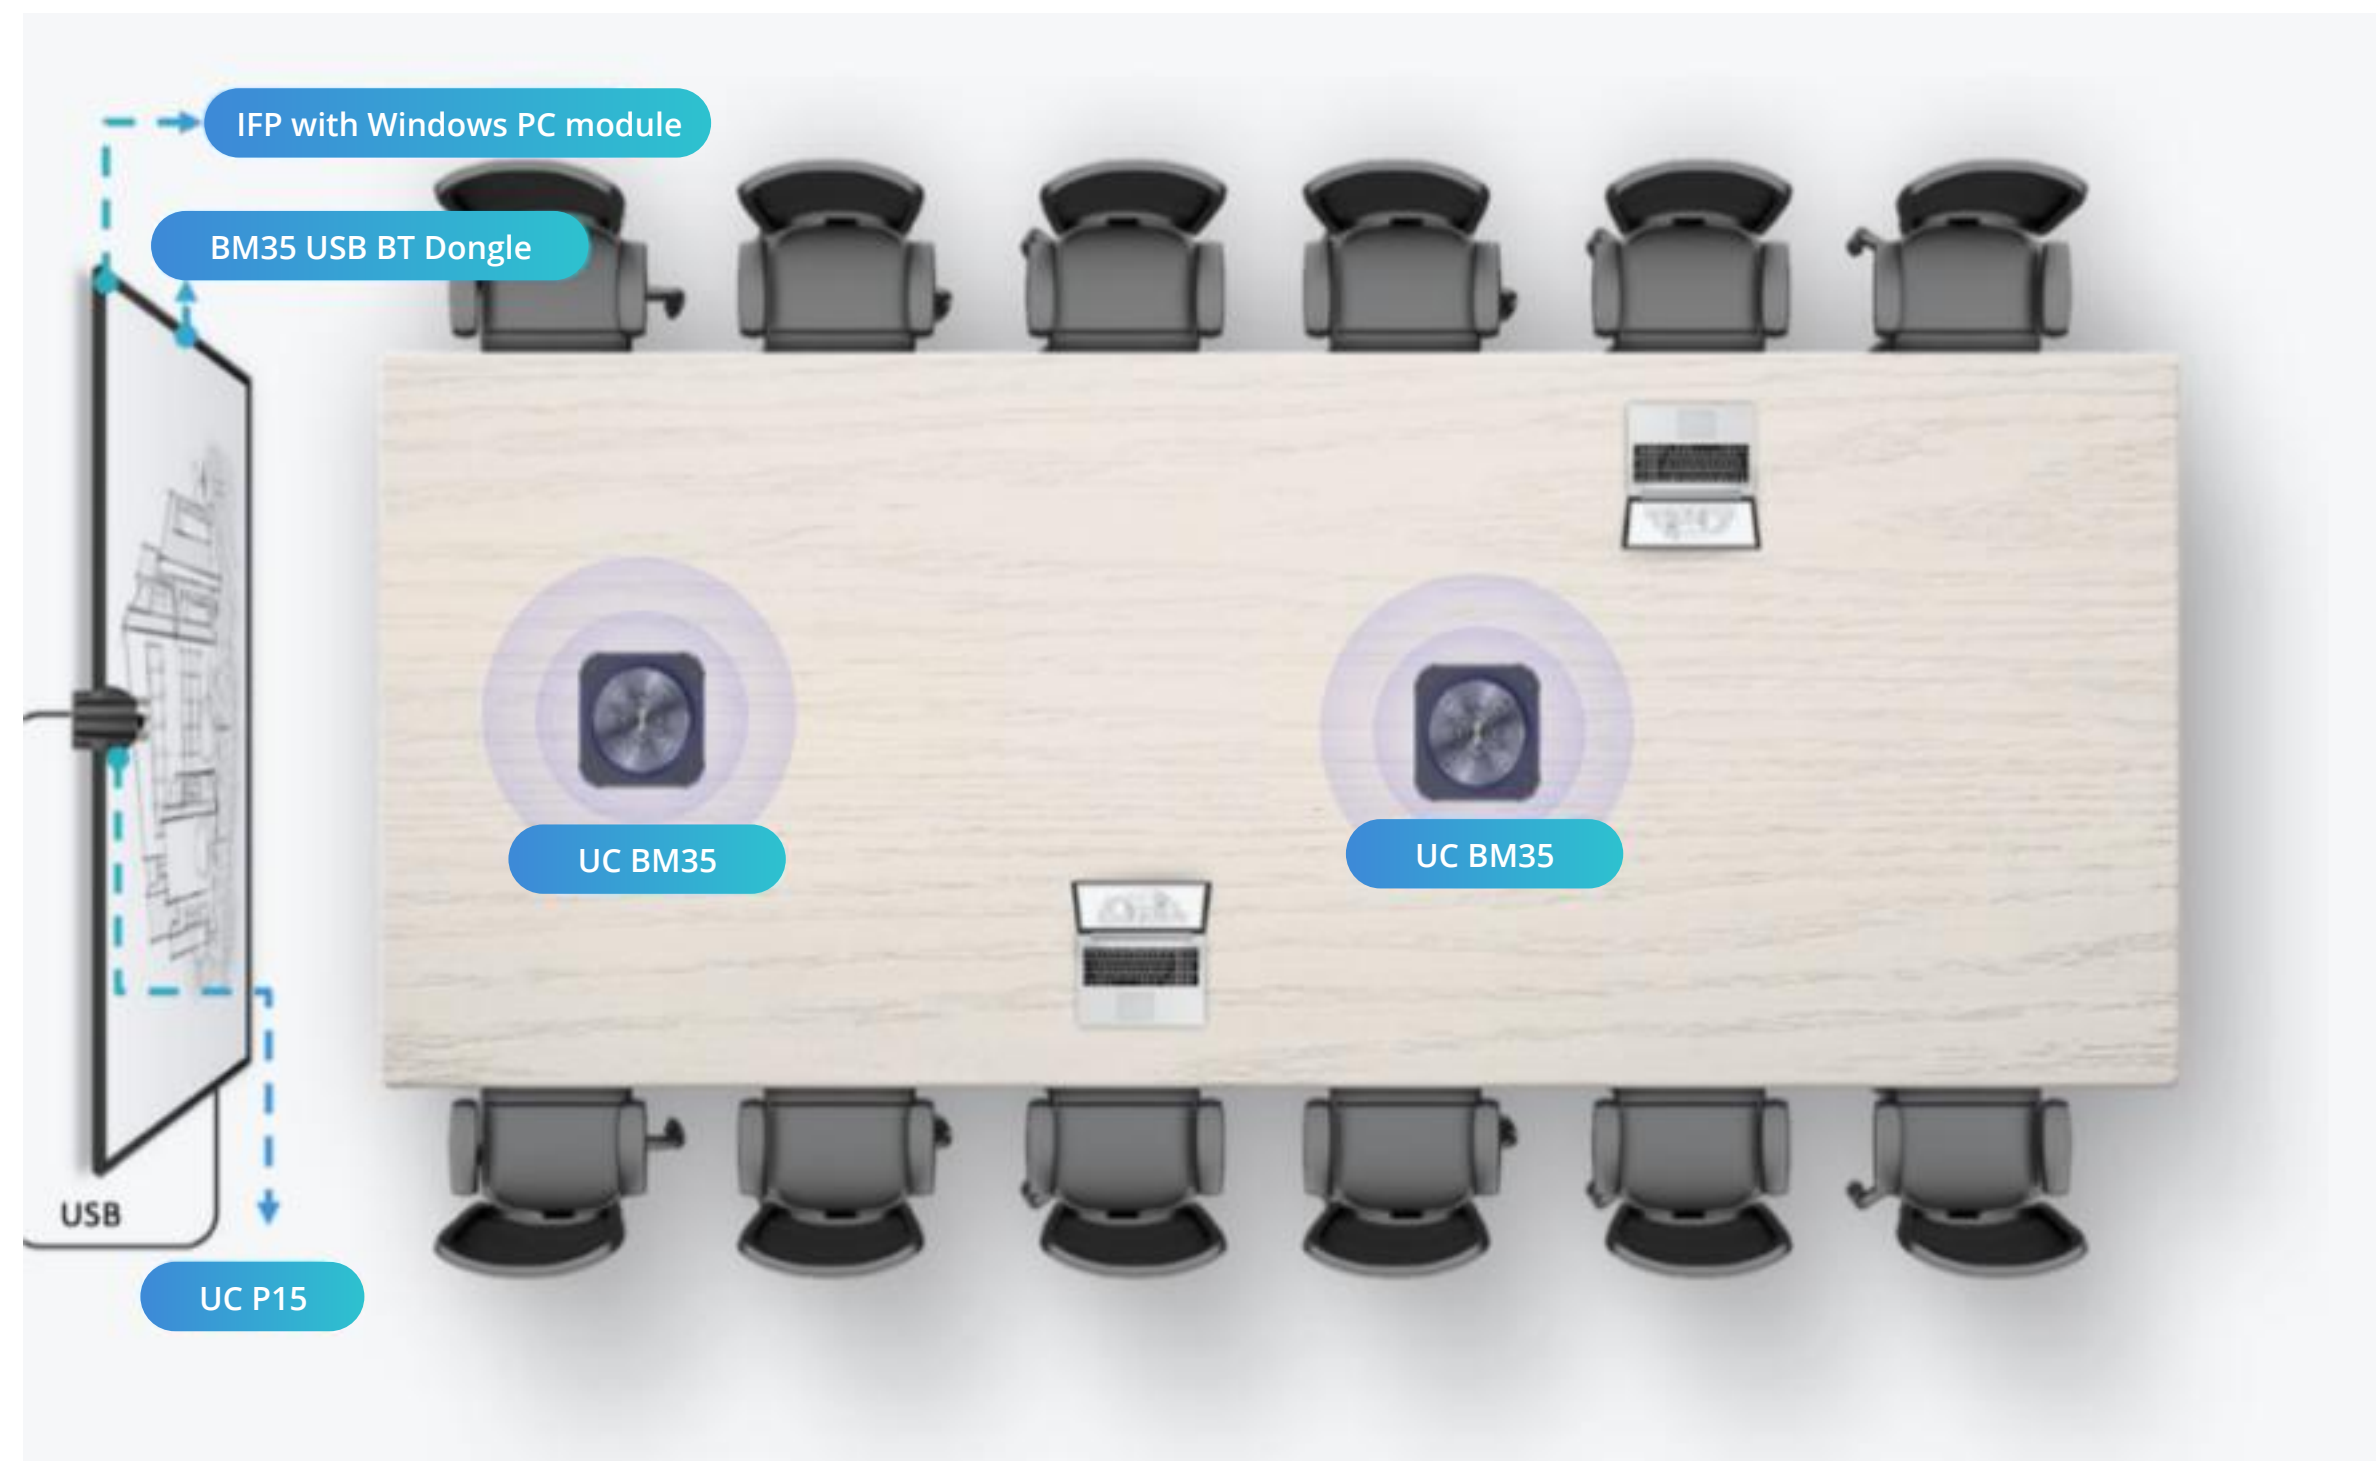

Cisco
Webex

A yellow circle containing the text "Google Meet" in white.

Google
Meet

SCALABLE FROM MEDIUM TO LARGE- ROOM APPLICATIONS

The bundled solution with UC BM35 allows for deployment and collaboration in a wide range of large spaces.

Bundled solution with UC BM35

Full HD 12x Zoom PTZ Camera (UC P15)

Zoom	12x Optical Zoom, 16x Digital Zoom (Total 196x)
Resolution	Full HD 1080P
DFOV	85.2°

Dual Daisy Chain Speakerphone (UC BM35)

Voice Pickup	Up to 12m
Microphones	16-mic array combined
Daisy chain	BT wireless cascading