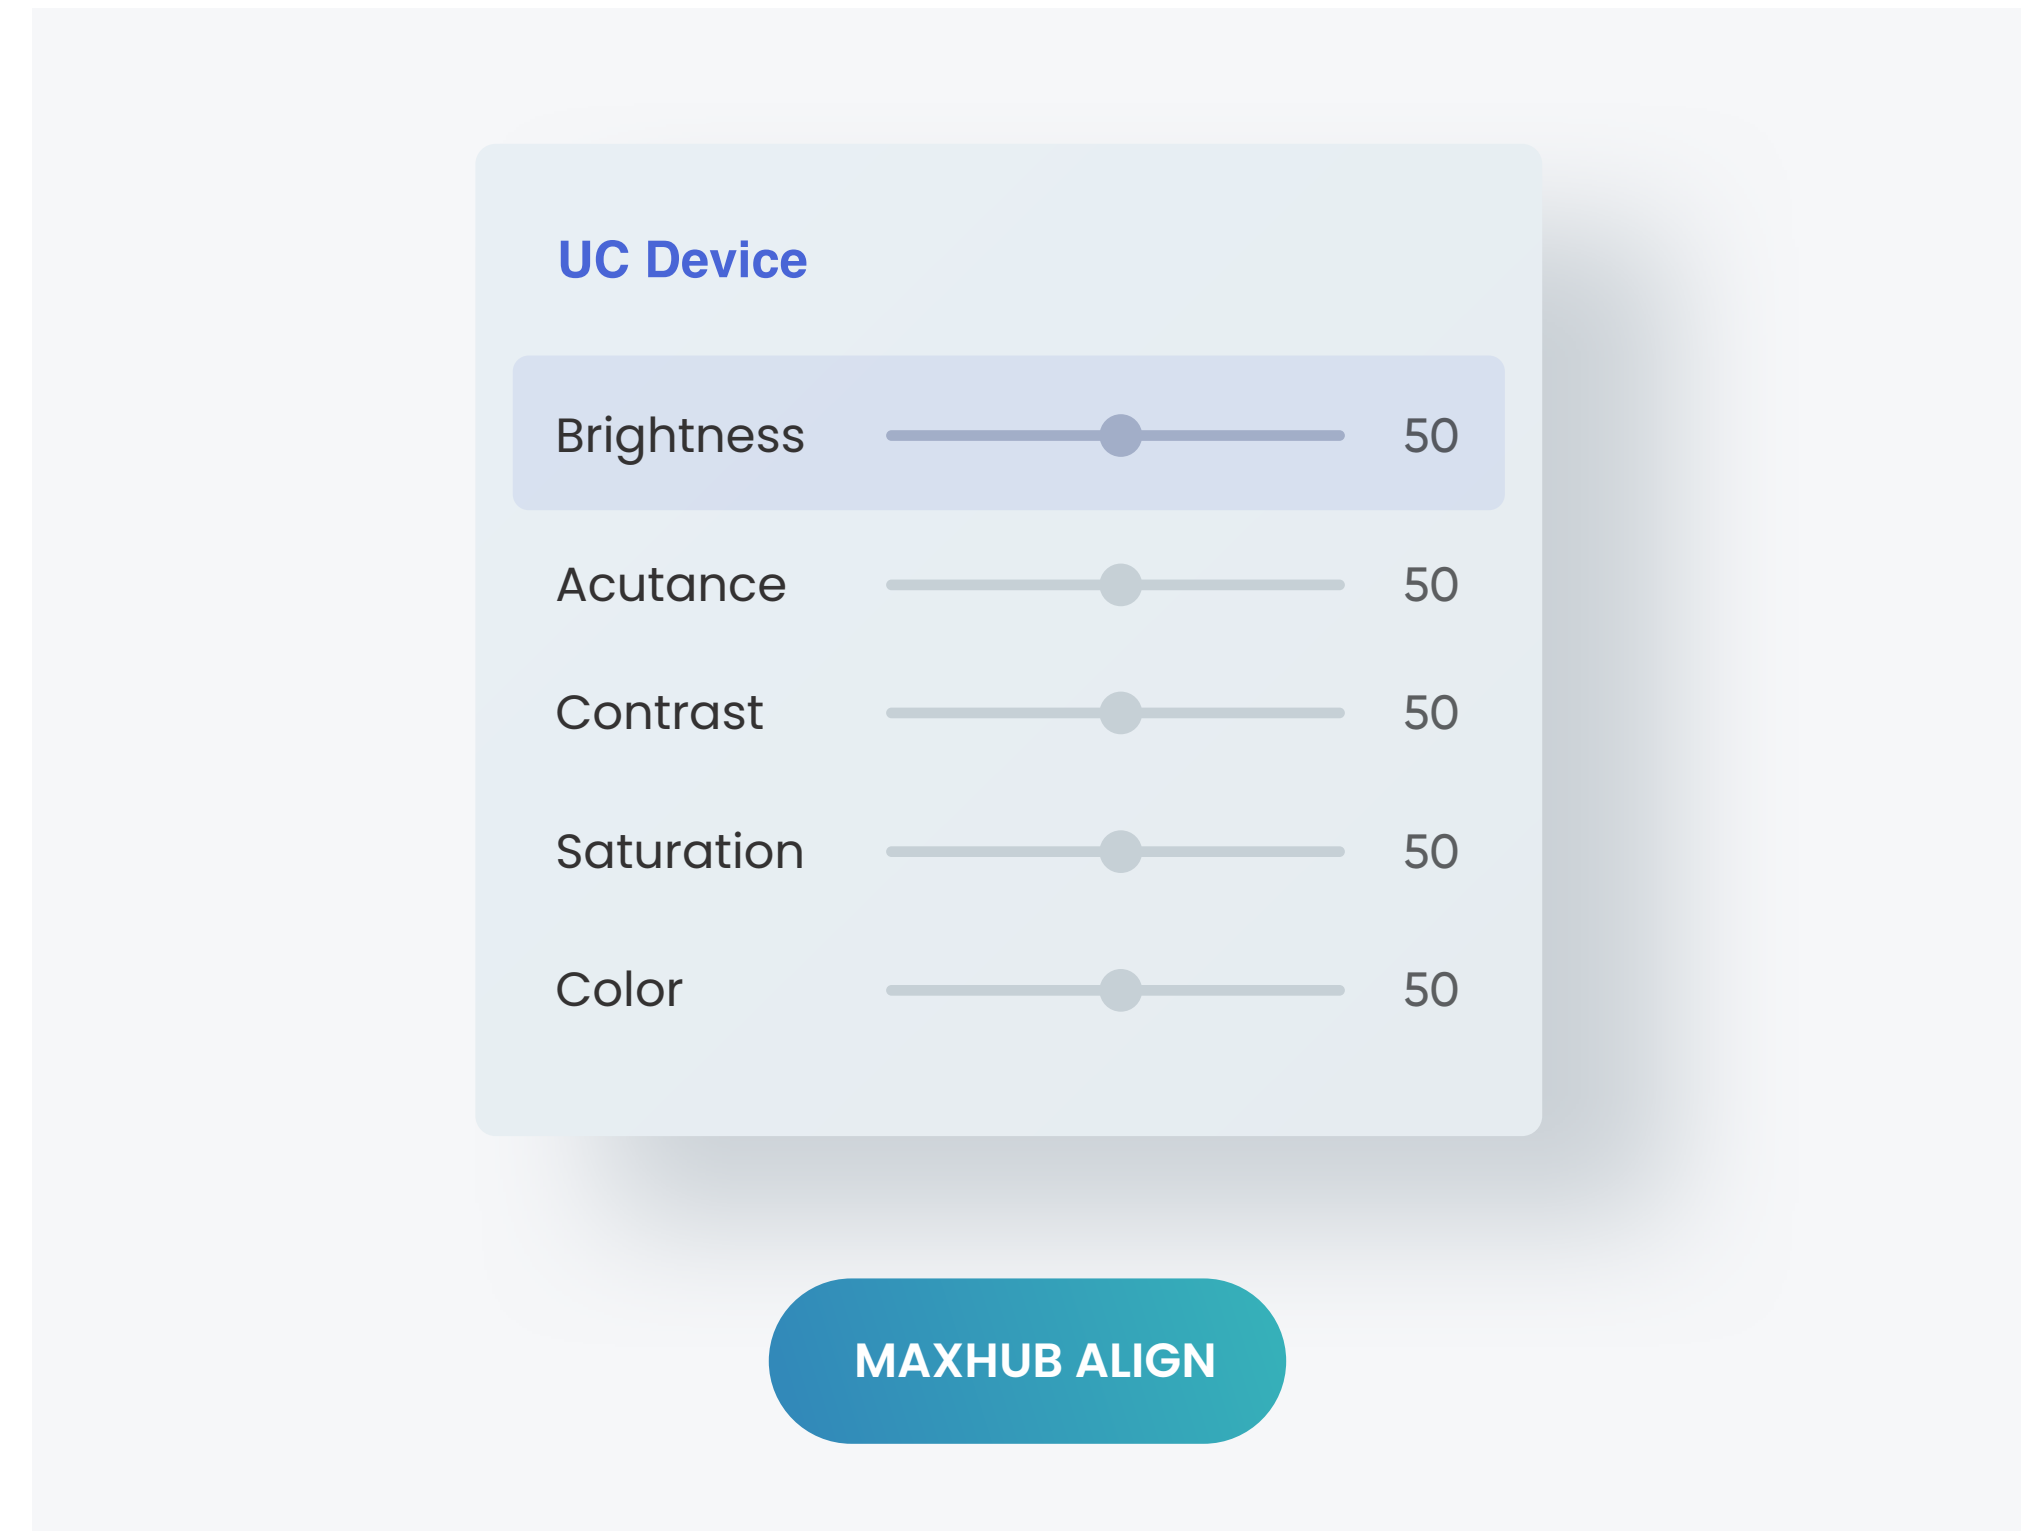

Multiple power inputs: 12V DC power, PoE

MULTIPLE CONTROL OPTIONS

Tailor the camera operation based on the environment with multiple control options including web interface, software & USB, IP network, serial control, and infrared remote control.

VISCA, PELCO, UVC, and ONVIF protocol supported

IR Controller | Web/Software & USB

IP Network | Serial Controller (RS232 & RS485)

DEVICE MANAGEMENT AT YOUR FINGERTIPS

Use MAXHUB ALIGN to update and optimize the status of your video meeting devices, and fine-tune camera performance to look your best on video calls. Device can be managed remotely for your hybrid meeting needs through the MAXHUB Pivot.