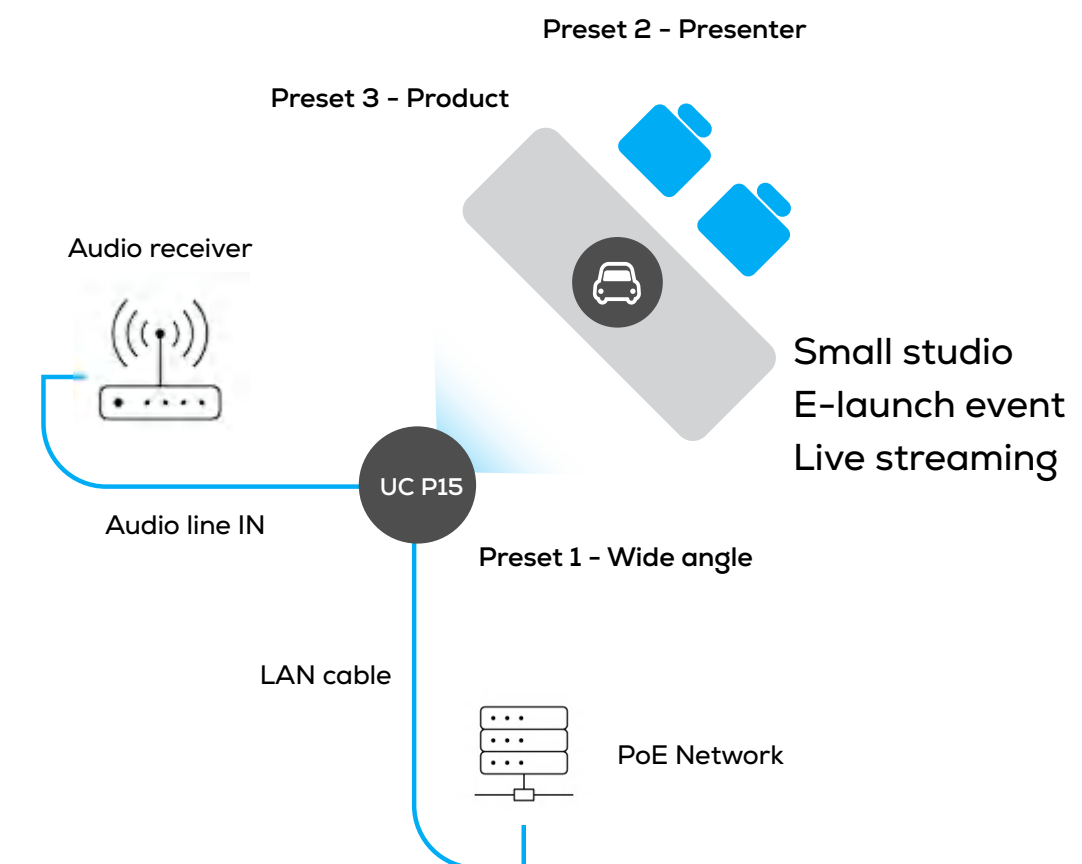

Small studio streaming