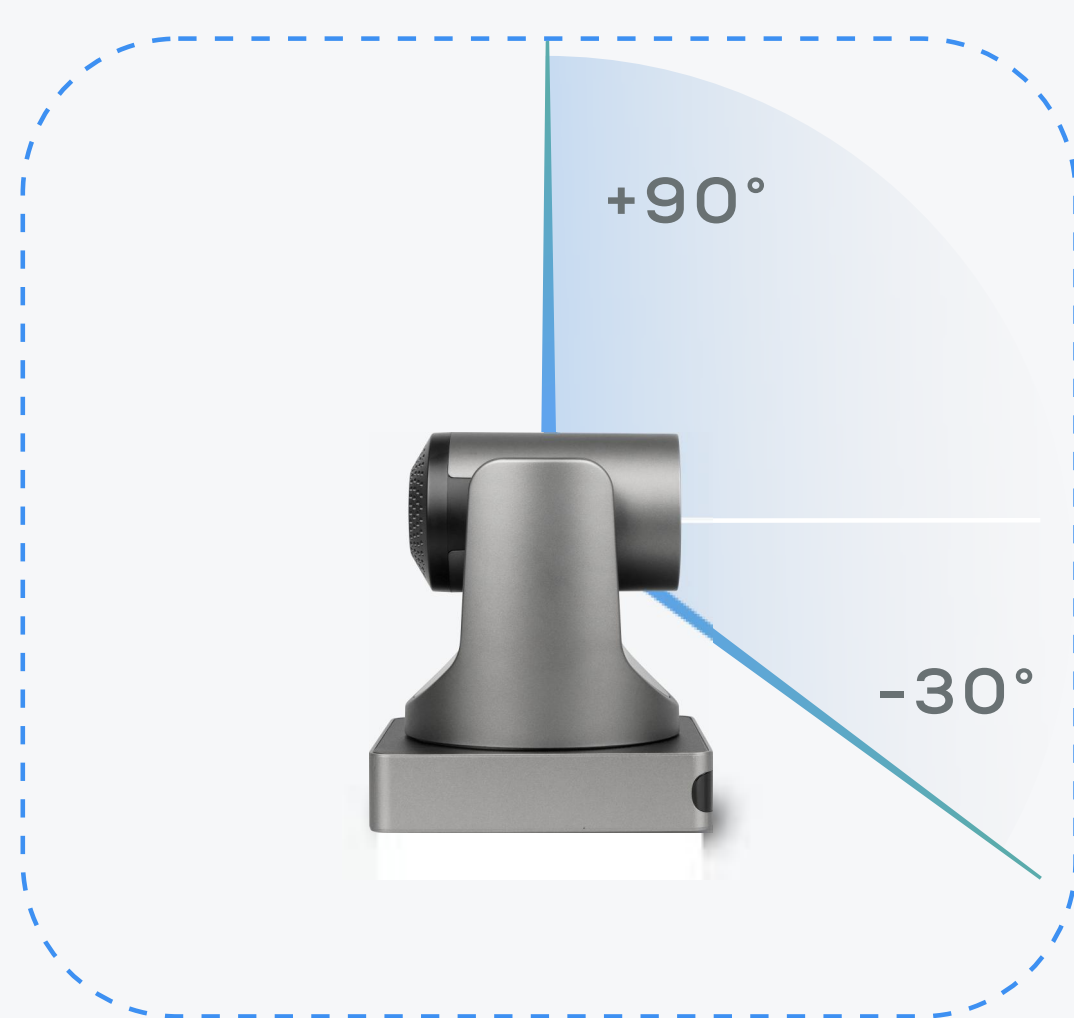

Total 192x zoom from wide-angle 85.2° diagonal FOV lens |

Fast F1.2-F2.8 lens aperture |

Responsive autofocus 12x optical zoom |

16x digital zoom

ADAPTIVE PTZ MOVEMENT FOR PRECISION IMAGES

The UC P15 automatically adjusts pan and tilt speeds based on the zoom level, with 0.1° preset accuracy for more precise images. The camera's 90° tilting angle further enhances coverage and overhead viewing support.

Tilt $-30^{\circ} \sim +90^{\circ}$ (overhead view) | Pan $\pm 170^{\circ}$ |

Adaptive pan & tilt speed based on zoom level (x1 to-x12) |

0.1° preset accuracy | Up to 255 presets

HFOV 72.5°

Tilt -30° ~ +90°

Pan ±170°

ADAPTIVE PTZ MOVEMENT FOR PRECISION IMAGES

UC P15 automatically adjusts pan and tilt speeds based on the zoom level, with 0.1° preset accuracy for more precise images. The camera's 90° tilting angle further enhances coverage and overhead viewing support.