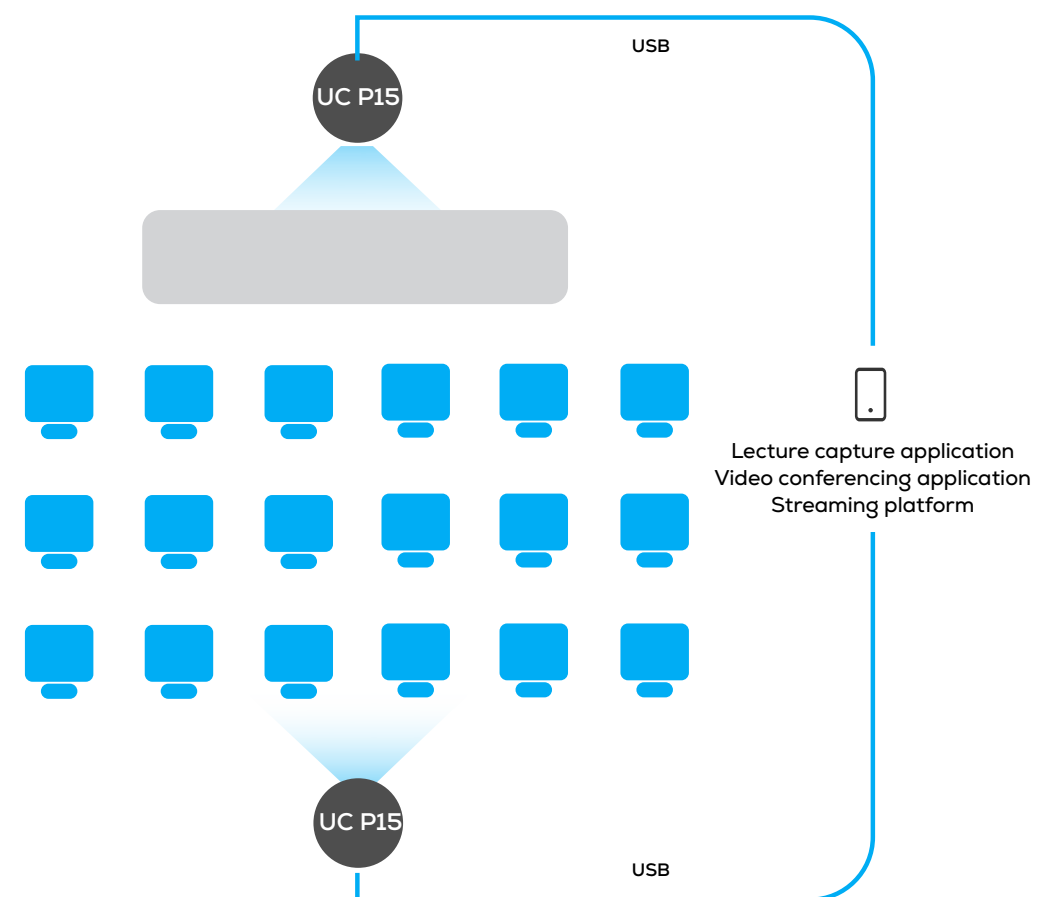

Teaching and learning