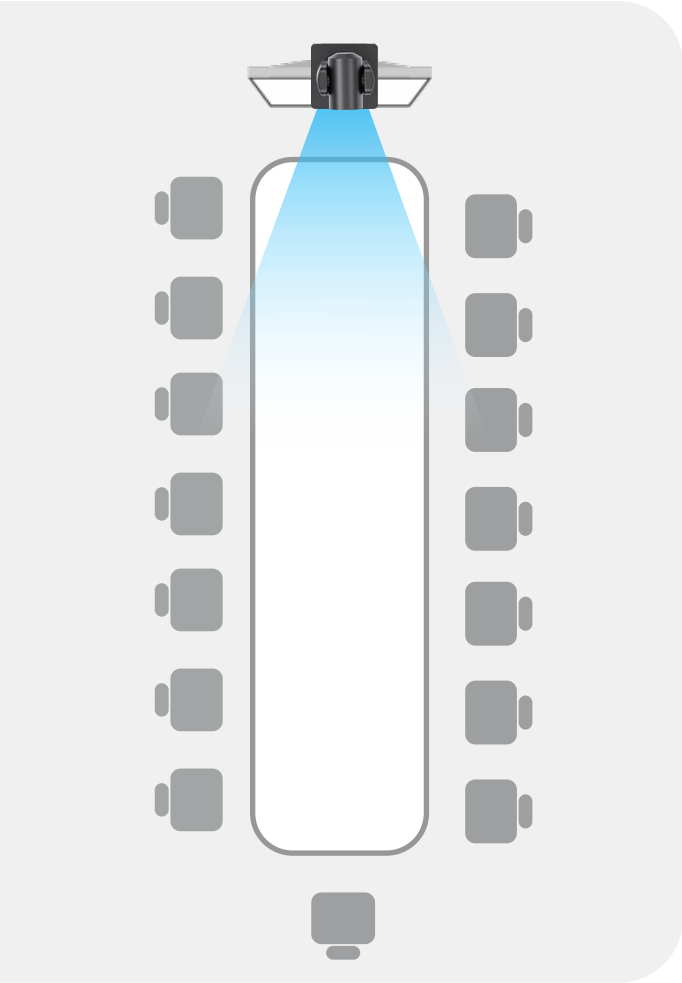

Total 192x zoom from wide-angle 85.2° diagonal FOV lens |

Fast F1.2-F2.8 lens aperture |

Responsive autofocus 12x optical zoom |

16x digital zoom

ADAPTIVE PTZ MOVEMENT FOR PRECISION IMAGES

The UC P15 automatically adjusts pan and tilt speeds based on the zoom level, with 0.1° preset accuracy for more precise images. The camera's 90° tilting angle further enhances coverage and overhead viewing support.