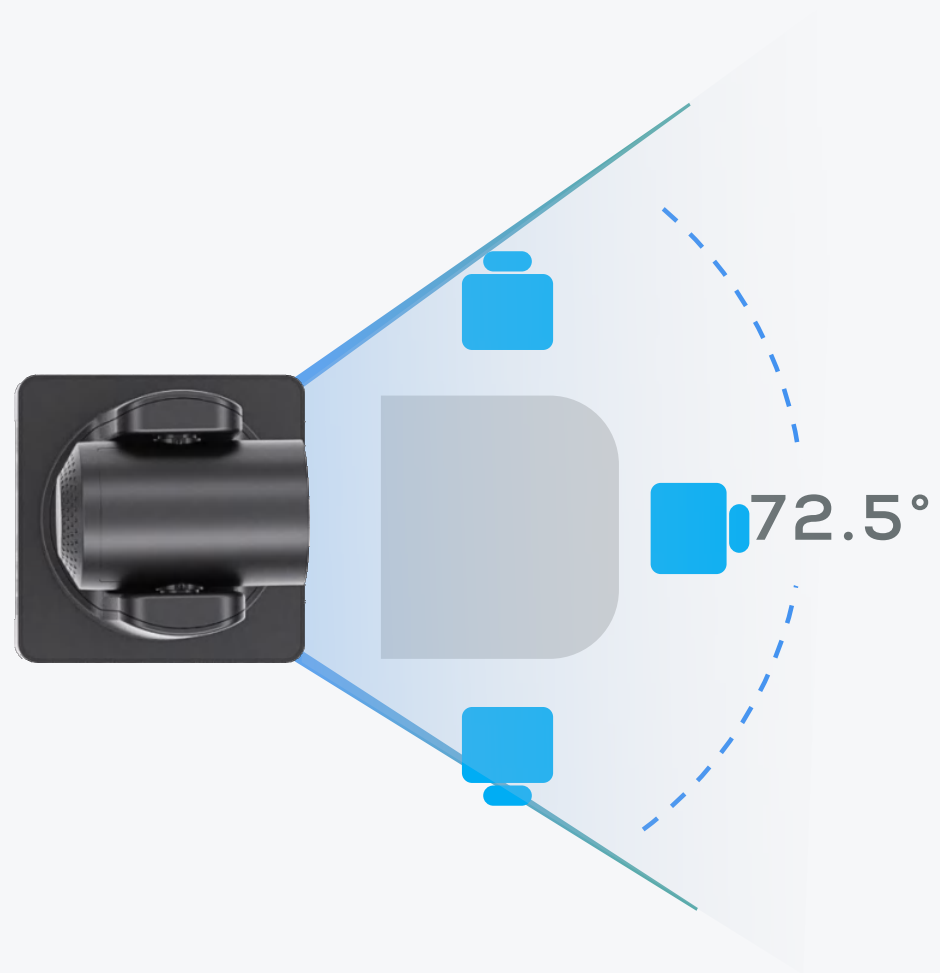

HFOV 72.5°

Tilt -30° ~ +90°

ADAPTIVE PTZ MOVEMENT FOR PRECISION IMAGES

UC P15 automatically adjusts pan and tilt speeds based on the zoom level, with 0.1° preset accuracy for more precise images. The camera's 90° tilting angle further enhances coverage and overhead viewing support.

Tilt -30° ~ +90° (overhead view) | Pan ±170° |

Adaptive pan & tilt speed based on zoom level (x1 to-x12) |

0.1° preset accuracy | Up to 255 presets