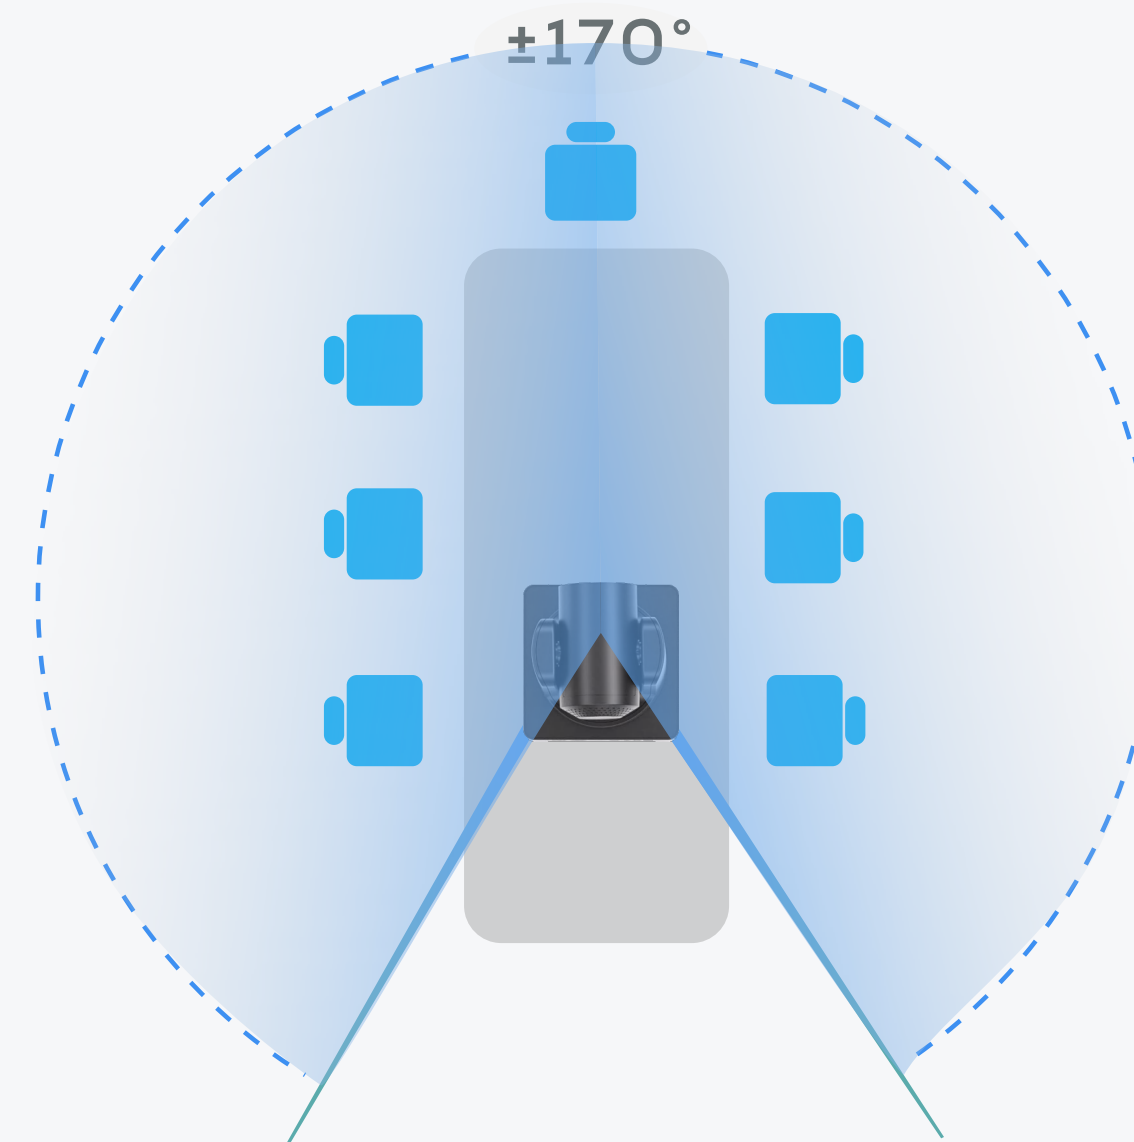

Total 192x zoom from wide-angle 85.2° diagonal FOV lens |

Fast F1.2-F2.8 lens aperture |

Responsive autofocus 12x optical zoom |

16x digital zoom

ADAPTIVE PTZ MOVEMENT FOR PRECISION IMAGES

The UC P15 automatically adjusts pan and tilt speeds based on the zoom level, with 0.1° preset accuracy for more precise images. The camera's 90° tilting angle further enhances coverage and overhead viewing support.

Tilt $-30^{\circ} \sim +90^{\circ}$ (overhead view) | Pan $\pm 170^{\circ}$ |

Adaptive pan & tilt speed based on zoom level (x1 to-x12) |

0.1° preset accuracy | Up to 255 presets

HFOV 72.5°

Tilt -30° ~ +90°

Pan ±170°

ADAPTIVE PTZ MOVEMENT FOR PRECISION IMAGES

UC P15 automatically adjusts pan and tilt speeds based on the zoom level, with 0.1° preset accuracy for more precise images. The camera's 90° tilting angle further enhances coverage and overhead viewing support.

Tilt -30° ~ +90° (overhead view) | Pan ±170° |

Adaptive pan & tilt speed based on zoom level (x1 to-x12) |

0.1° preset accuracy | Up to 255 presets

LOCKABLE USB TYPE-C INTERFACE FOR A SECURE CONNECTION

The latest USB 3.0 features a locking screw that securely connects the USB-C cable to the camera, preventing accidental disconnection. Backward compatible with the USB 2.0 standard, the ultra-fast USB 3.0 interface supports all major UC applications.