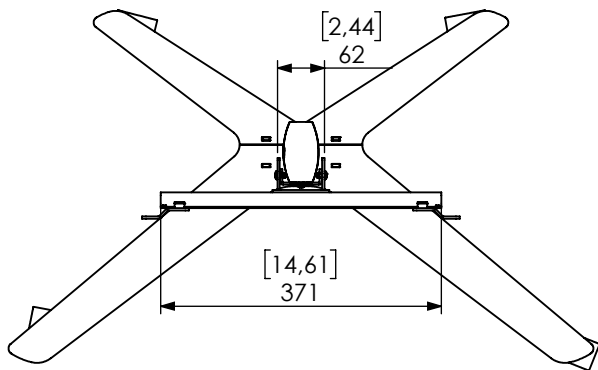

# Technical drawing (mm/inch)

K12-001-x SMS Icon M Mobile 800 - 400x400 dimensions

SMART MEDIA SOLUTIONS