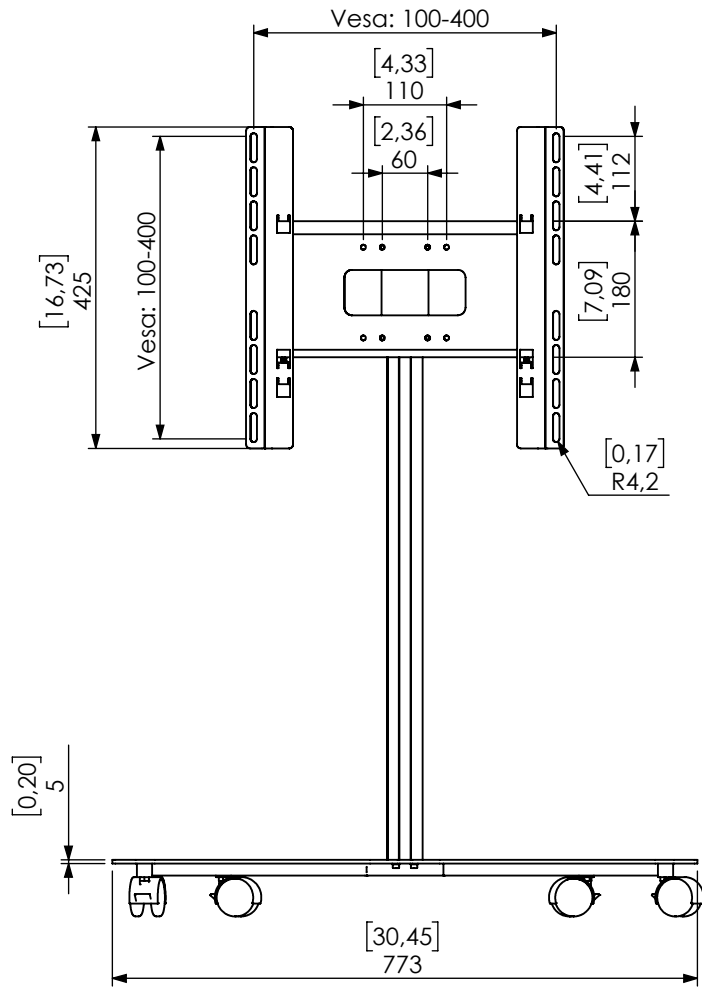

# Technical drawing (mm/inch)

K12-001-x SMS Icon M Mobile 800 - 400x400 dimensions

SMART MEDIA SOLUTIONS