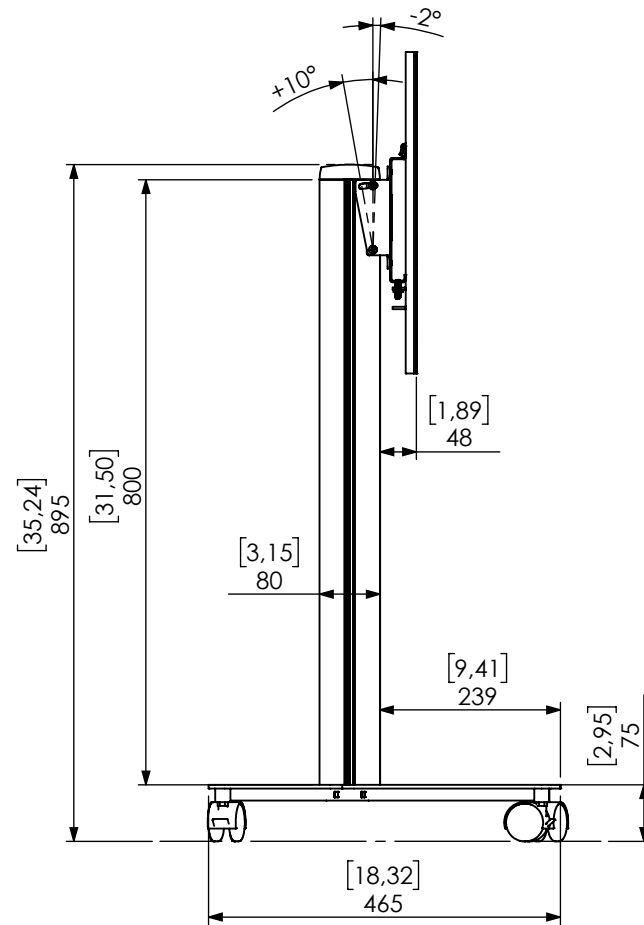

# Technical drawing (mm/inch)

K12-001-x SMS Icon M Mobile 800 - 400x400 dimensions

SMART MEDIA SOLUTIONS