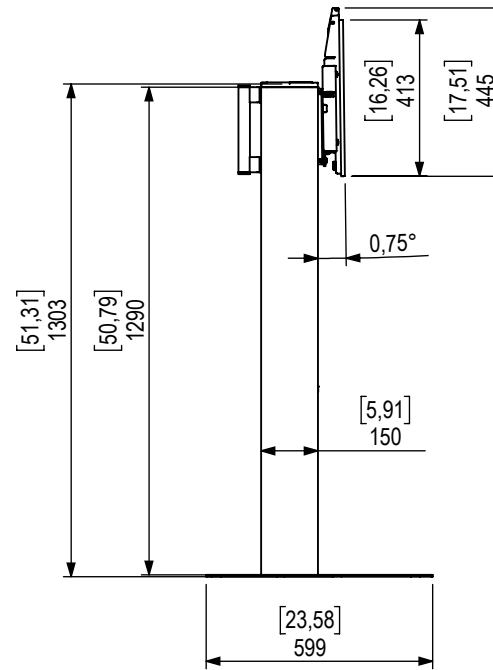

Technical drawing (mm/inch)
 K05-119-2 / K05-119-6 SMS Presence Floor 600x400 1290 (Scale 1:20)

CL D - Centrum Line Display