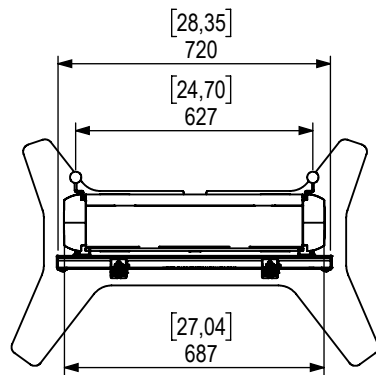

Technical drawing (mm/inch)
 K05-119-2 / K05-119-6 SMS Presence Floor 600x400 1290 (Scale 1:20)

CL D - Centrum Line Display