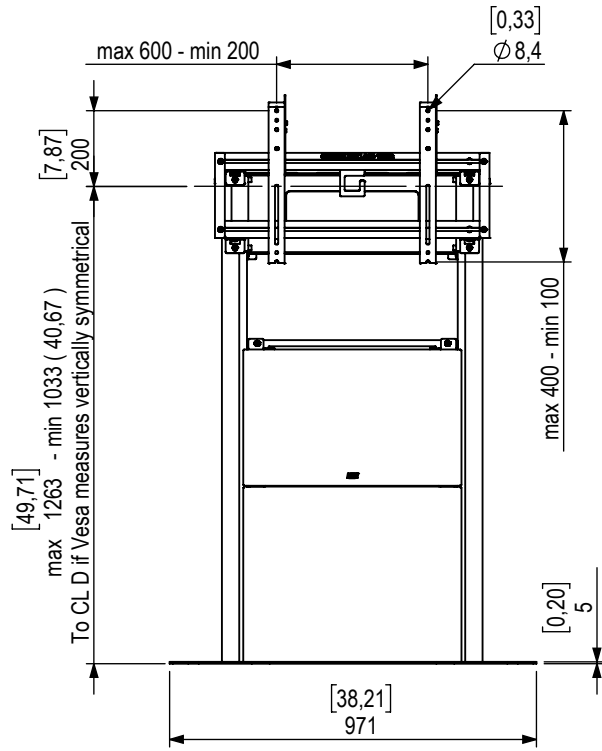

Technical drawing (mm/inch)
 K05-119-2 / K05-119-6 SMS Presence Floor 600x400 1290 (Scale 1:20)

CL D - Centrum Line Display