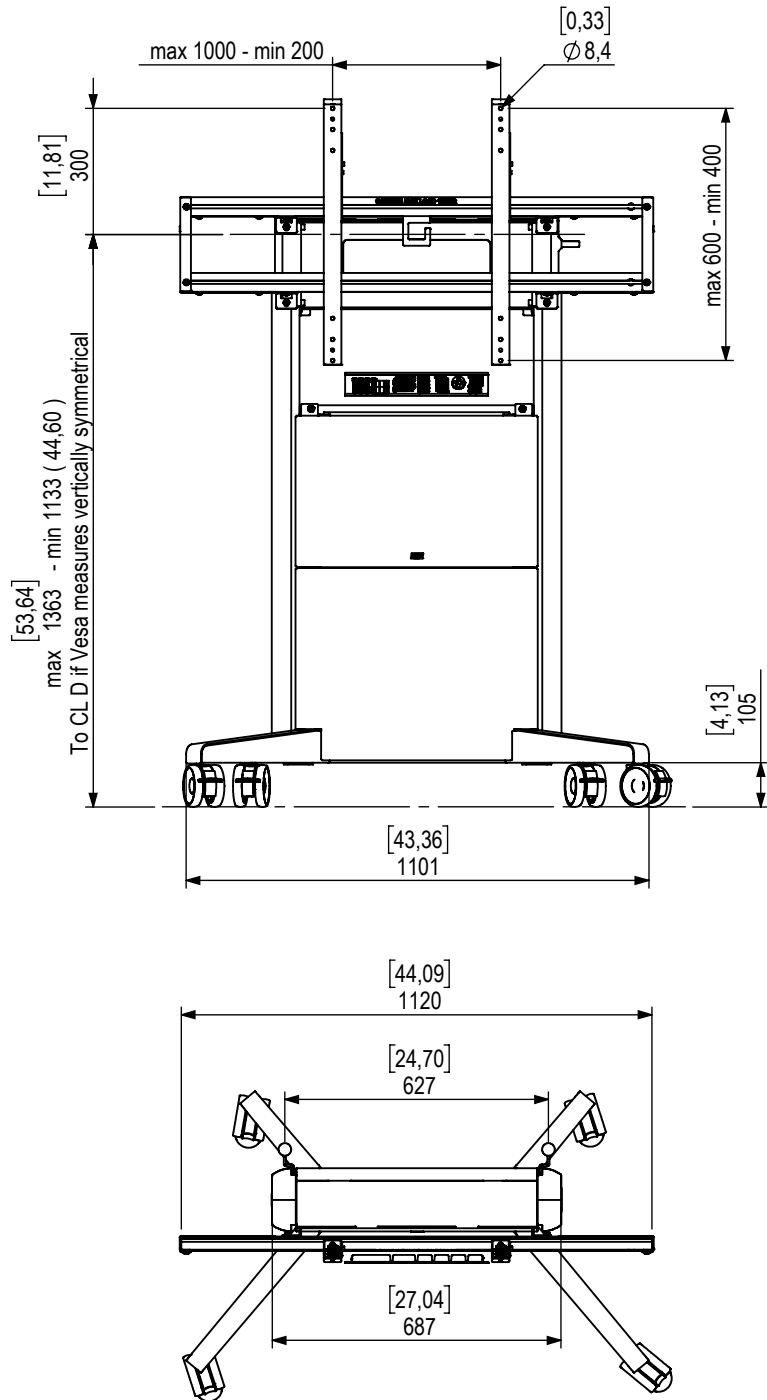

Technical drawing (mm/inch)
 K05-107-2 / K05-107-6 Presence Mobile 1290 / 1000x600 (Scale 1:18)

CL D - Centrum Line Display