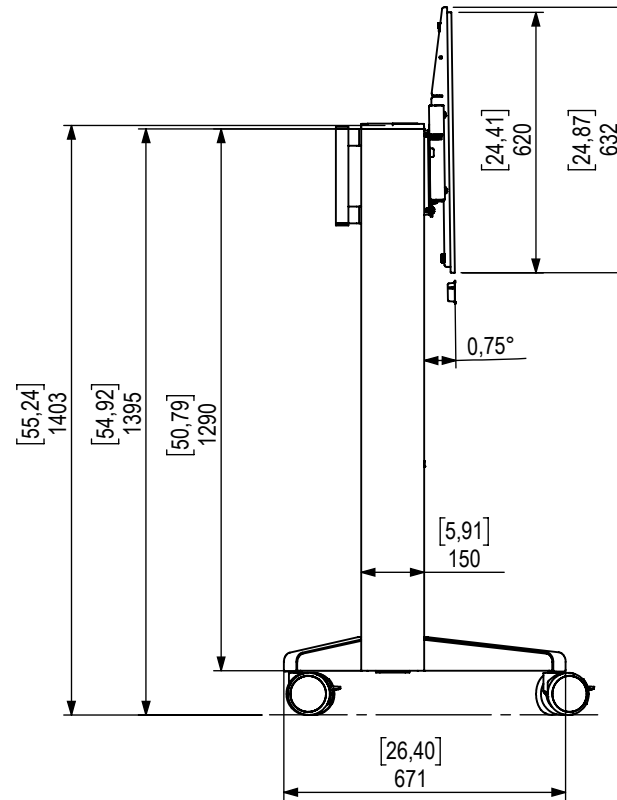

Technical drawing (mm/inch)
 K05-107-2 / K05-107-6 Presence Mobile 1290 / 1000x600 (Scale 1:18)

CL D - Centrum Line Display