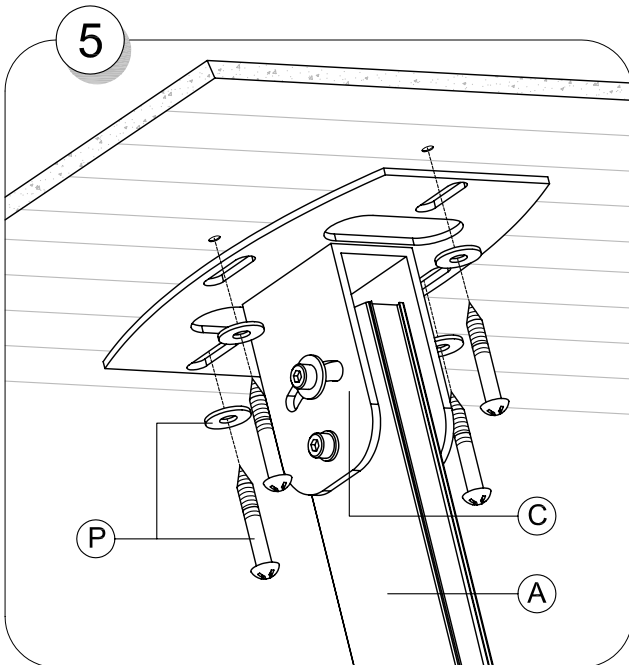

SMS FLATSCREEN CLVST

Contents			
A.	CL V main body		1
B.	Lower rod		1
C.	Ceiling plate		1
D.	Male plate		1
E.	Vesa Plate		1
F.	Plastic Covers+Plastic list		2+2
G.	Screw kit		1
H.	Safety screw		1
I.	Tilt screw		2
J.	Screws M6x50		2
K.	Screws M5x10		1
L.	Nut M6		2
M.	BRB 6,4 + NB 6x25		2+2
N.	Allen Keys		5
O.	Screen (Not included)		
P.	Ceiling Screws & washers (Not incl.)		

Holes Pattern SMS Flatscreen CL V Ceiling Plate

3

4

5

6

7

8