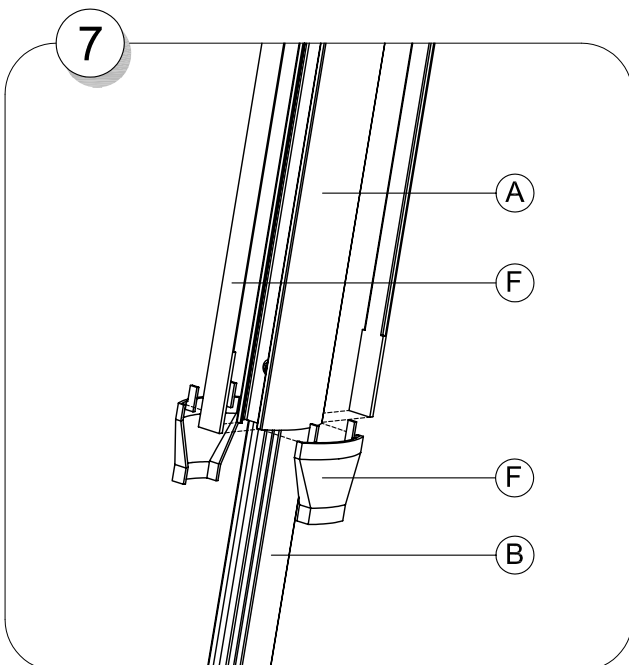

SMS FLATSCREEN CLVST

Contents			
A.	CL V main body		1
B.	Lower rod		1
C.	Ceiling plate		1
D.	Male plate		1
E.	Vesa Plate		1
F.	Plastic Covers+Plastic list		2+2
G.	Screw kit		1
H.	Safety screw		1
I.	Tilt screw		2
J.	Screws M6x50		2
K.	Screws M5x10		1
L.	Nut M6		2
M.	BRB 6,4 + NB 6x25		2+2
N.	Allen Keys		5
O.	Screen (Not included)		
P.	Ceiling Screws & washers (Not incl.)		

Holes Pattern SMS Flatscreen CL V Ceiling Plate

3

4

5

6

7

8