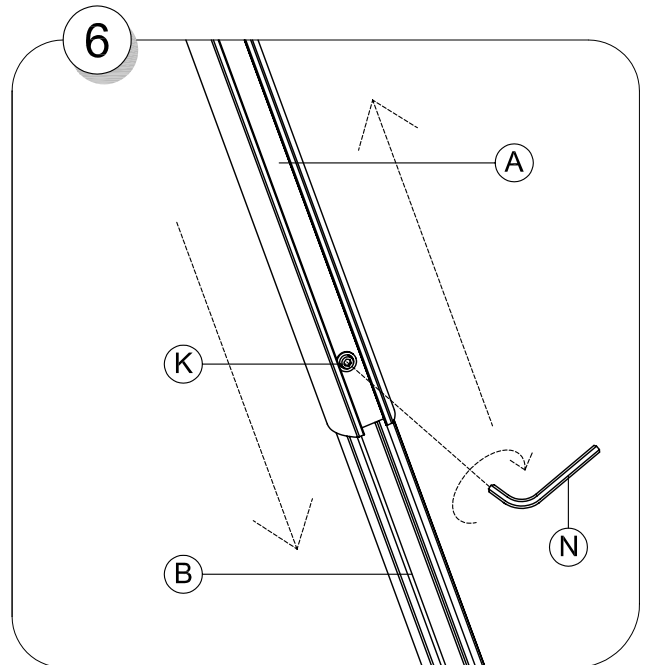

SMS FLATSCREEN CLVST

Contents			
A.	CL V main body		1
B.	Lower rod		1
C.	Ceiling plate		1
D.	Male plate		1
E.	Vesa Plate		1
F.	Plastic Covers+Plastic list		2+2
G.	Screw kit		1
H.	Safety screw		1
I.	Tilt screw		2
J.	Screws M6x50		2
K.	Screws M5x10		1
L.	Nut M6		2
M.	BRB 6,4 + NB 6x25		2+2
N.	Allen Keys		5
O.	Screen (Not included)		
P.	Ceiling Screws & washers (Not incl.)		

Holes Pattern SMS Flatscreen CL V Ceiling Plate

3

4

5

6

7

8