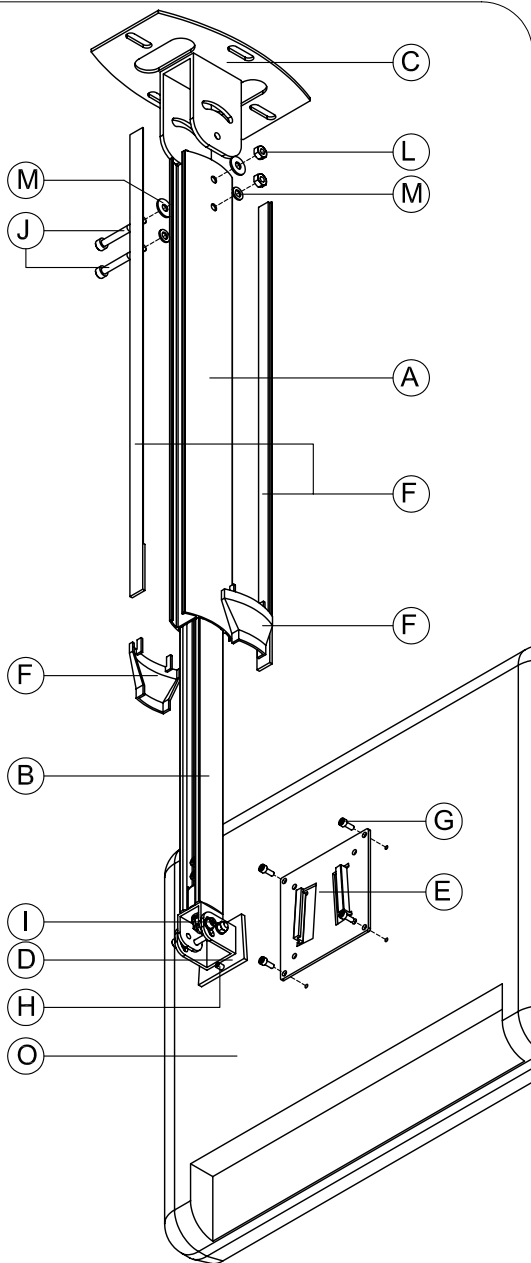

SMS FLATSCREEN CLVST

Contents			
A.	CL V main body		1
B.	Lower rod		1
C.	Ceiling plate		1
D.	Male plate		1
E.	Vesa Plate		1
F.	Plastic Covers+Plastic list		2+2
G.	Screw kit		1
H.	Safety screw		1
I.	Tilt screw		2
J.	Screws M6x50		2
K.	Screws M5x10		1
L.	Nut M6		2
M.	BRB 6,4 + NB 6x25		2+2
N.	Allen Keys		5
O.	Screen (Not included)		
P.	Ceiling Screws & washers (Not incl.)		

Holes Pattern SMS Flatscreen CL V Ceiling Plate

3

4

5

6

7

8