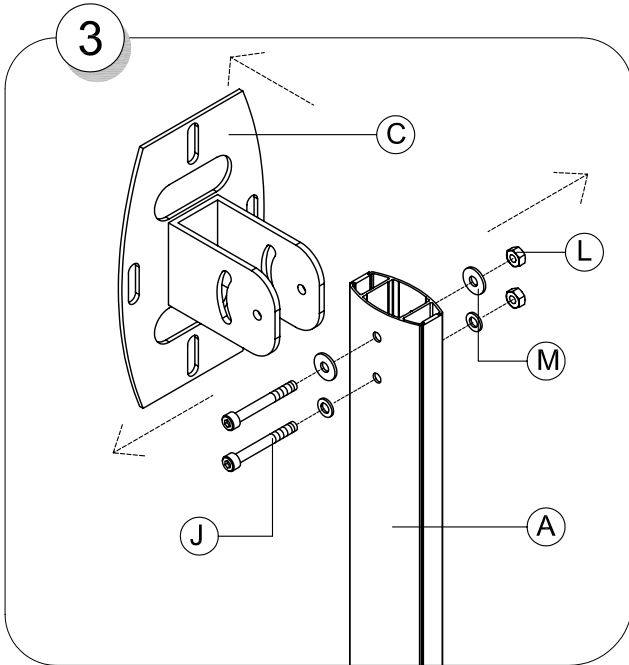

SMS FLATSCREEN CLVST

Contents			
A.	CL V main body		1
B.	Lower rod		1
C.	Ceiling plate		1
D.	Male plate		1
E.	Vesa Plate		1
F.	Plastic Covers+Plastic list		2+2
G.	Screw kit		1
H.	Safety screw		1
I.	Tilt screw		2
J.	Screws M6x50		2
K.	Screws M5x10		1
L.	Nut M6		2
M.	BRB 6,4 + NB 6x25		2+2
N.	Allen Keys		5
O.	Screen (Not included)		
P.	Ceiling Screws & washers (Not incl.)		

Holes Pattern SMS Flatscreen CL V Ceiling Plate

3

4

5

6

7

8