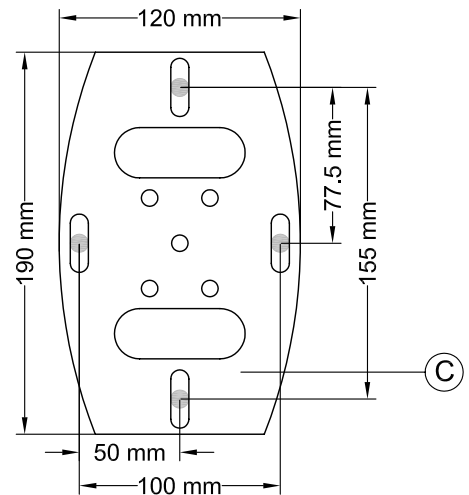

SMS FLATSCREEN CLVST

Contents			
A.	CL V main body		1
B.	Lower rod		1
C.	Ceiling plate		1
D.	Male plate		1
E.	Vesa Plate		1
F.	Plastic Covers+Plastic list		2+2
G.	Screw kit		1
H.	Safety screw		1
I.	Tilt screw		2
J.	Screws M6x50		2
K.	Screws M5x10		1
L.	Nut M6		2
M.	BRB 6,4 + NB 6x25		2+2
N.	Allen Keys		5
O.	Screen (Not included)		
P.	Ceiling Screws & washers (Not incl.)		

Holes Pattern SMS Flatscreen CL V Ceiling Plate

3

4

5

6

7

8