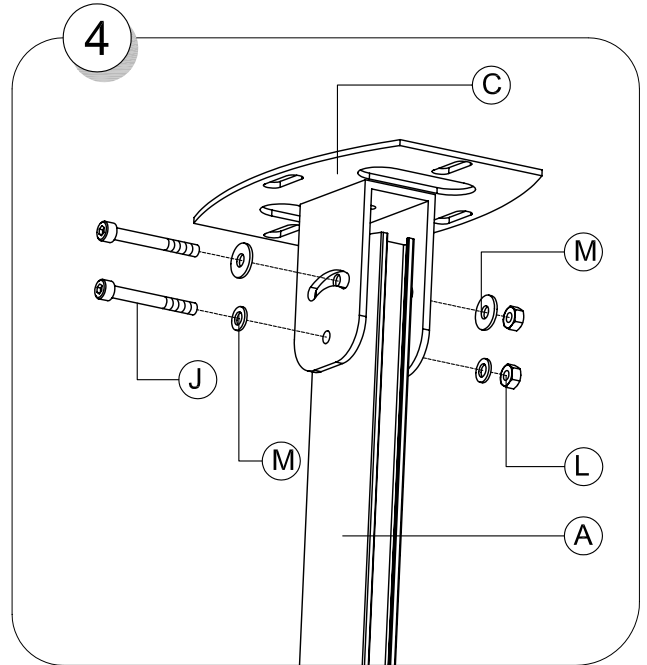

SMS FLATSCREEN CLVST

Contents			
A.	CL V main body		1
B.	Lower rod		1
C.	Ceiling plate		1
D.	Male plate		1
E.	Vesa Plate		1
F.	Plastic Covers+Plastic list		2+2
G.	Screw kit		1
H.	Safety screw		1
I.	Tilt screw		2
J.	Screws M6x50		2
K.	Screws M5x10		1
L.	Nut M6		2
M.	BRB 6,4 + NB 6x25		2+2
N.	Allen Keys		5
O.	Screen (Not included)		
P.	Ceiling Screws & washers (Not incl.)		

Holes Pattern SMS Flatscreen CL V Ceiling Plate

3

4

5

6

7

8