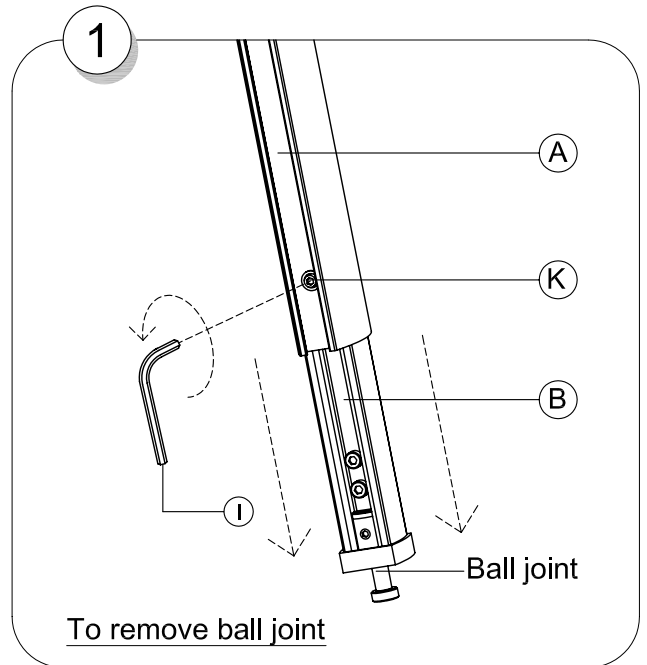

Holes Pattern SMS Flatscreen CL V Ceiling Plate