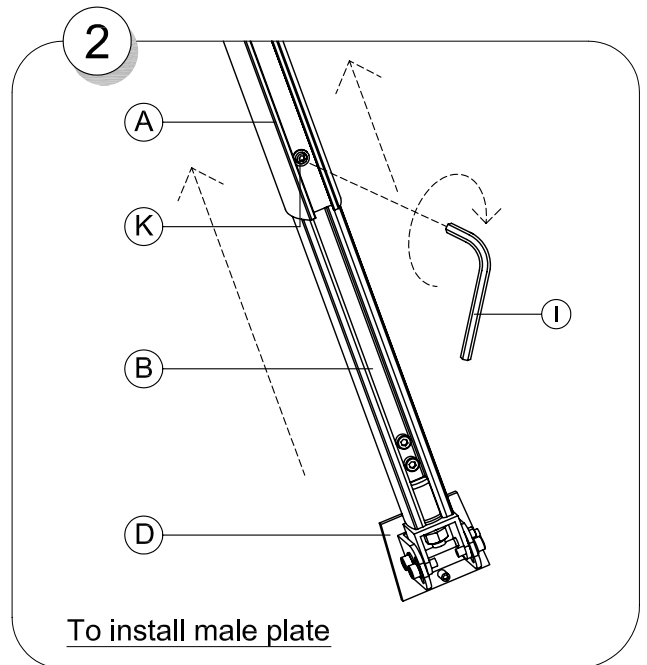

SMS FLATSCREEN CLVST

Contents			
A.	CL V main body		1
B.	Lower rod		1
C.	Ceiling plate		1
D.	Male plate		1
E.	Vesa Plate		1
F.	Plastic Covers+Plastic list		2+2
G.	Screw kit		1
H.	Safety screw		1
I.	Tilt screw		2
J.	Screws M6x50		2
K.	Screws M5x10		1
L.	Nut M6		2
M.	BRB 6,4 + NB 6x25		2+2
N.	Allen Keys		5
O.	Screen (Not included)		
P.	Ceiling Screws & washers (Not incl.)		

Holes Pattern SMS Flatscreen CL V Ceiling Plate

3

4

5

6

7

8