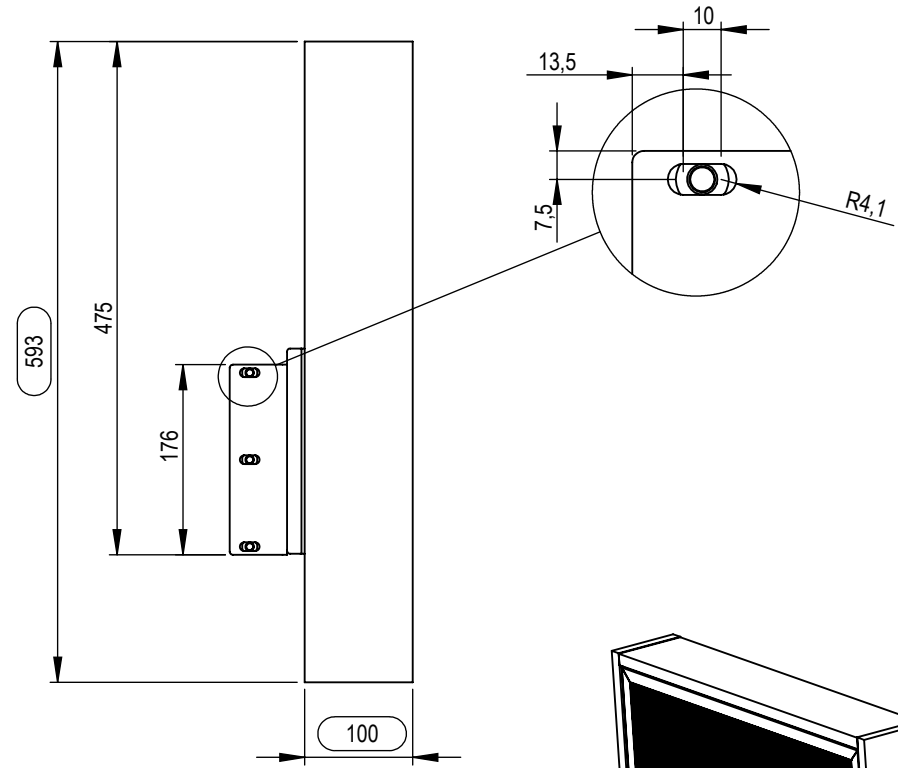

Technical drawing (mm)  
C5-21U004-2-A / SMS Presence Wall Floor Tower Box Perforated Door

Technical drawing (mm)  
C5-21U006-2-A / SMS Presence Mobile Tower Box Perforated Door