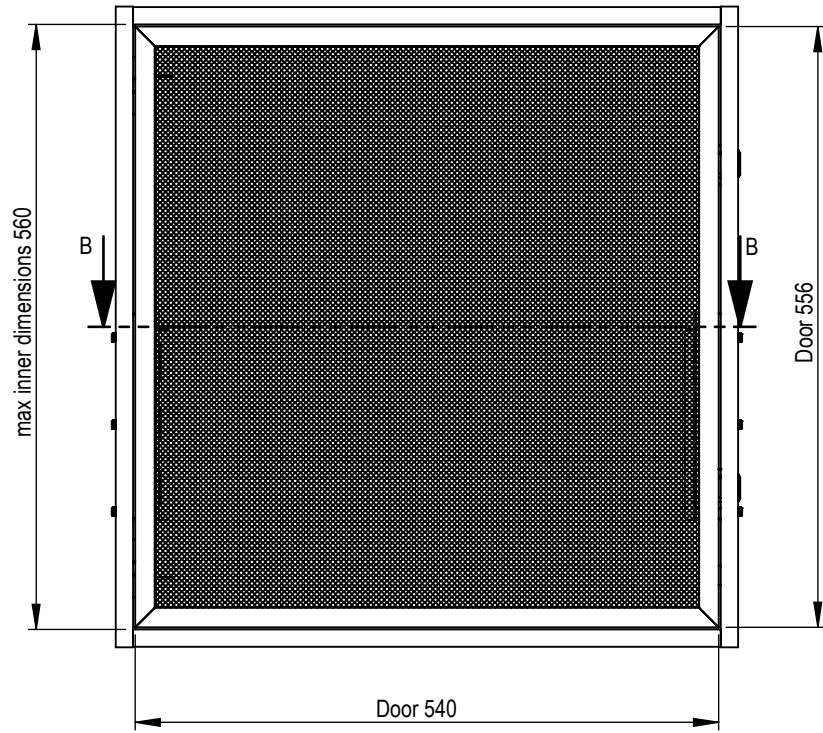

Technical drawing (mm)  
C5-21U004-2-A / SMS Presence Wall Floor Tower Box Perforated Door

Technical drawing (mm)  
C5-21U006-2-A / SMS Presence Mobile Tower Box Perforated Door