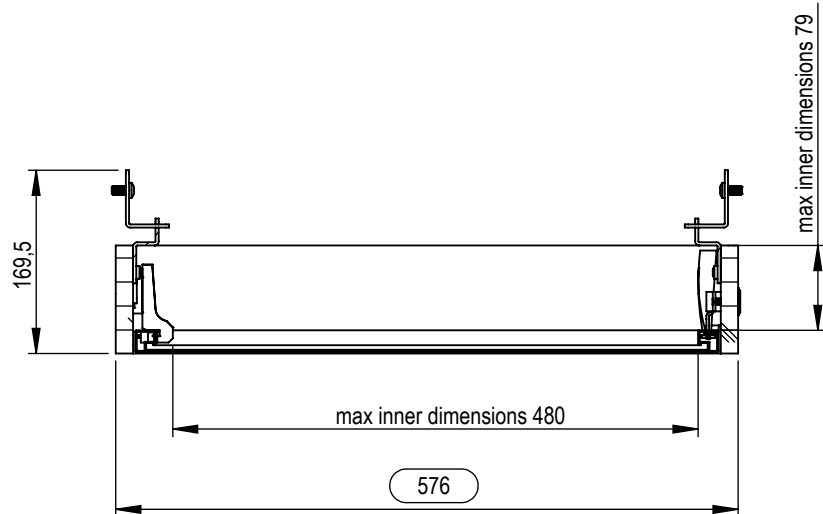

Technical drawing (mm)  
C5-21U004-2-A / SMS Presence Wall Floor Tower Box Perforated Door

Technical drawing (mm)  
C5-21U006-2-A / SMS Presence Mobile Tower Box Perforated Door