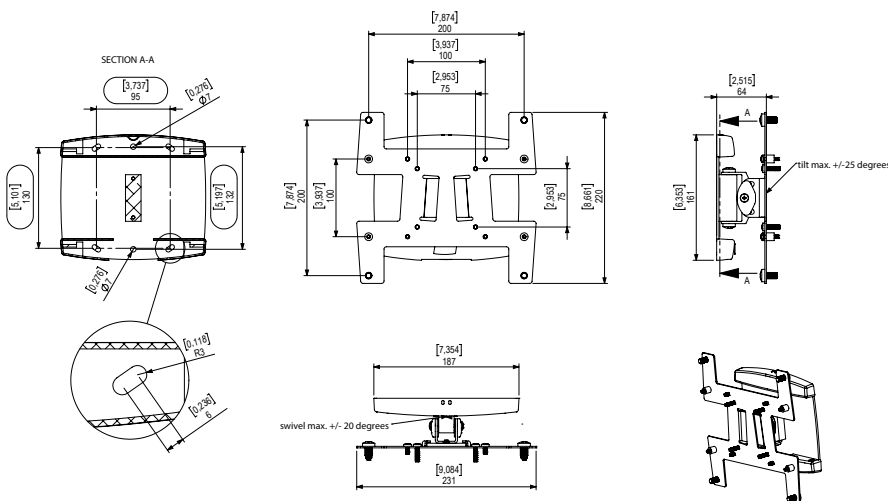

INFO

Finish: Black or Anthracite Grey.

Max load weight: 12 kg

VESA standard: 75 x 75 - 200 x 200 mm

Tilt/Swivel: the display can be tilted max. +/- 25° and swiveled +/- max. 20°, depending on size of the display.

TECHNICAL DRAWING (INCH/MM)

C181U004-1A..C181U004-2A ICON WL ST

SIMPLE ORDERING

ART. NO.

C181U004-1A Icon WL ST Black

C181U004-2A Icon WL ST Anthracite Grey