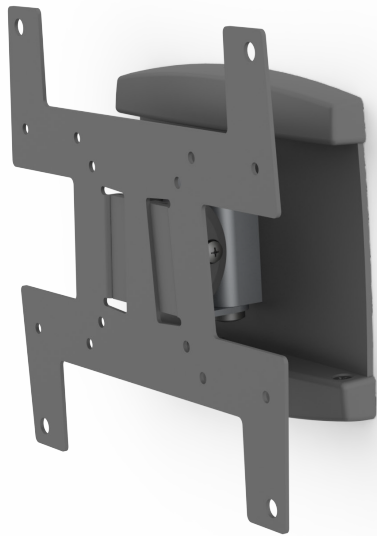

SMS ICON WL ST

Need some more variations?

The SMS Icon WL ST is a small and smart wall bracket that adds a lot of possibilities to your display. It can make your display swivel and tilt in almost any direction. It can carry displays up to 12 kg.

The SMS Icon WL ST has a compact design that will keep your display close to the wall, a neat solution for a neat display. Choose black or anthracite grey for matching room and equipment. Suits VESA 200x200!

INFO

Finish: Black or Anthracite Grey.

Max load weight: 12 kg

VESA standard: 75 x 75 - 200 x 200 mm

Tilt/Swivel: the display can be tilted max. +/- 25° and swiveled +/- max. 20°, depending on size of the display.

TECHNICAL DRAWING (INCH/MM)

C181U004-1A..C181U004-2A ICON WL ST

SIMPLE ORDERING

ART. NO.

C181U004-1A Icon WL ST Black

C181U004-2A Icon WL ST Anthracite Grey