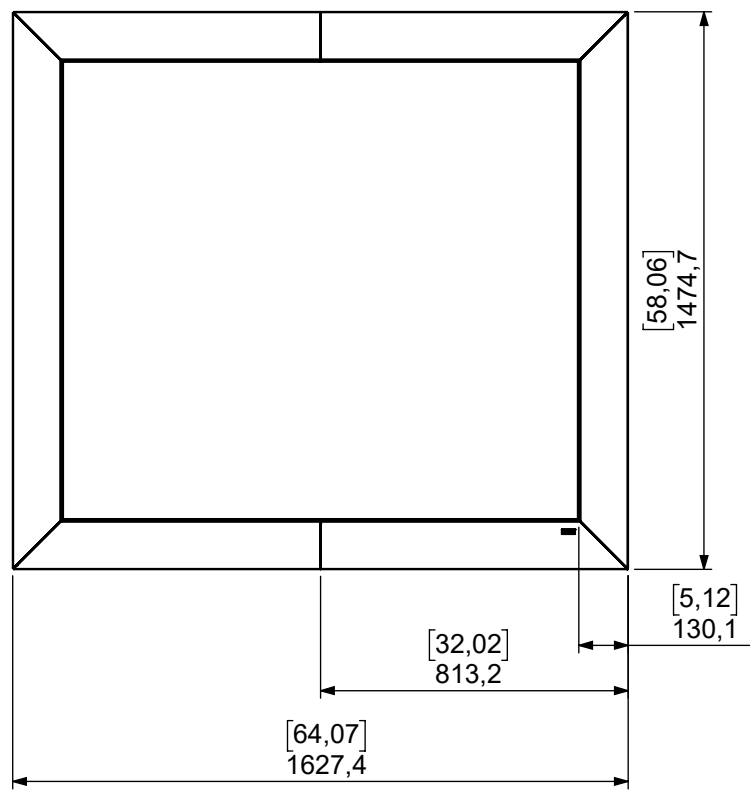

Technical drawing (mm/inch)

Art. no. / SmartTrim 2x1P Barco UNI-0005

SMART MEDIA SOLUTIONS