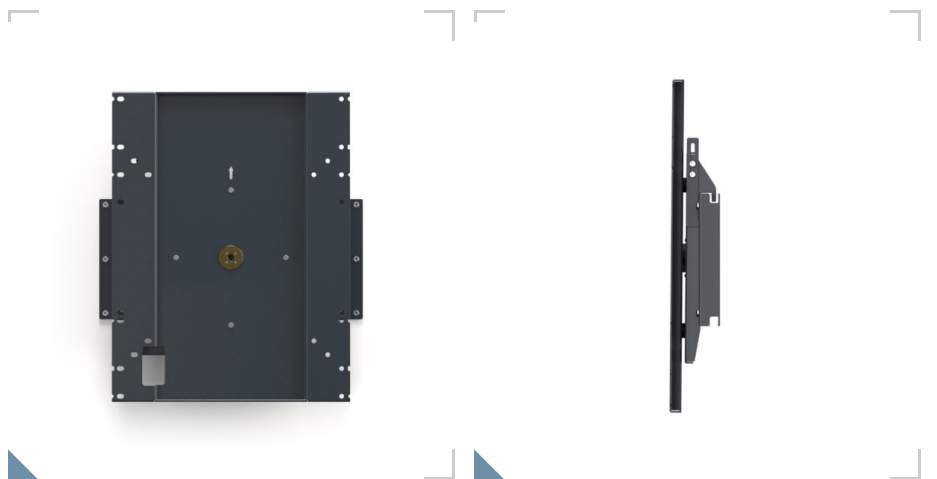

SMS MULTIMOUNT FLIPSTER WALL

Rotate as you wish

SMS MultiMount Flipster Wall is a rotational, flexible, and clever display-mount, designed to hold touch displays and interactive flipcharts from approximately 32" to 65". You can easily rotate the display from landscape to portrait orientation by hand – no tools needed!

SMS MultiMount Flipster Wall ensures an ergonomic and enhanced user experience. Everything needed is included, simply an elegant installation for your innovative workspace.

▲ ARTICLE NUMBER

03-026-6

SMS MultiMount Flipster Wall DG

▲ INFO

PLACEMENT	Wall
ROTATION	Flippable
ROTATION: PLUS	90
MAX WEIGHT [KG]	50
WARRANTY [YEARS]	5