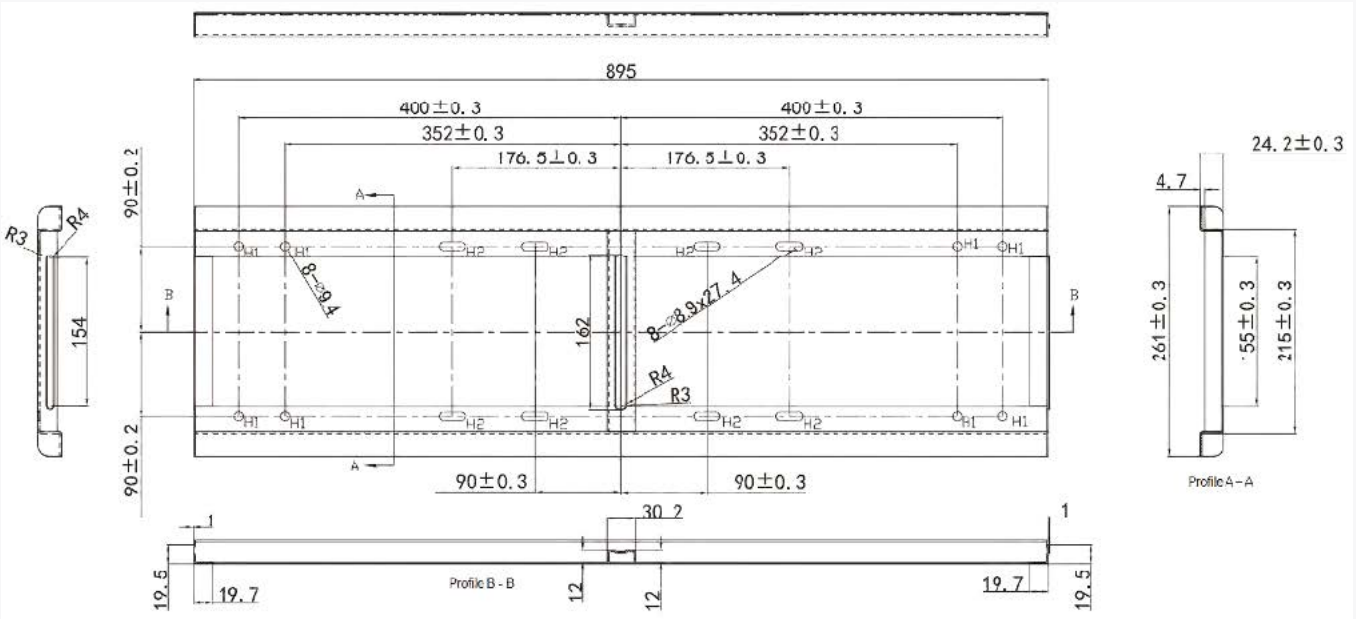

newline

WALL MOUNT

STURDY SOLUTIONS FOR DAILY USE

Mount your display to the front of your room with a wall mount. These sturdy solutions help keep your panel secure and in place during daily use. Newline's wall mount solutions make installation a breeze. The compact designs make it easy to mount the panel as well as adjust the height or tilt of the display. This lower profile wall mount gives the Newline wall mount unit a stylish appearance, while maintaining the strength of its durable dual steel frames. The open wall plate provides space to pass cables. And the easy can be moved by hand, no need to use tools.

TECHNICAL DRAWINGS

Bracket A (Wallboard, locked in machine)

Bracket B (Wall mount parts, locked to wall)

WALL MOUNT

Model	DB04
General	
Support sizes	55"~86"
Type	Wall; Fixed
VESA	Up to 800 x 400 mm
Material	Metal
Color	Black
Dept from the wall	6,3 cm
Product Weight	
Bracket A Length	500 mm
Bracket A Width	36,5 mm
Bracket A Height	32,6 mm
Net Weight	3,75 Kg
Gross Weight	4,25 Kg
Capacity	100 Kg
Wallboard Size	895 x 19,5 x 261 mm
Wall mount parts Size	500 x 32,6 x 30,6 mm