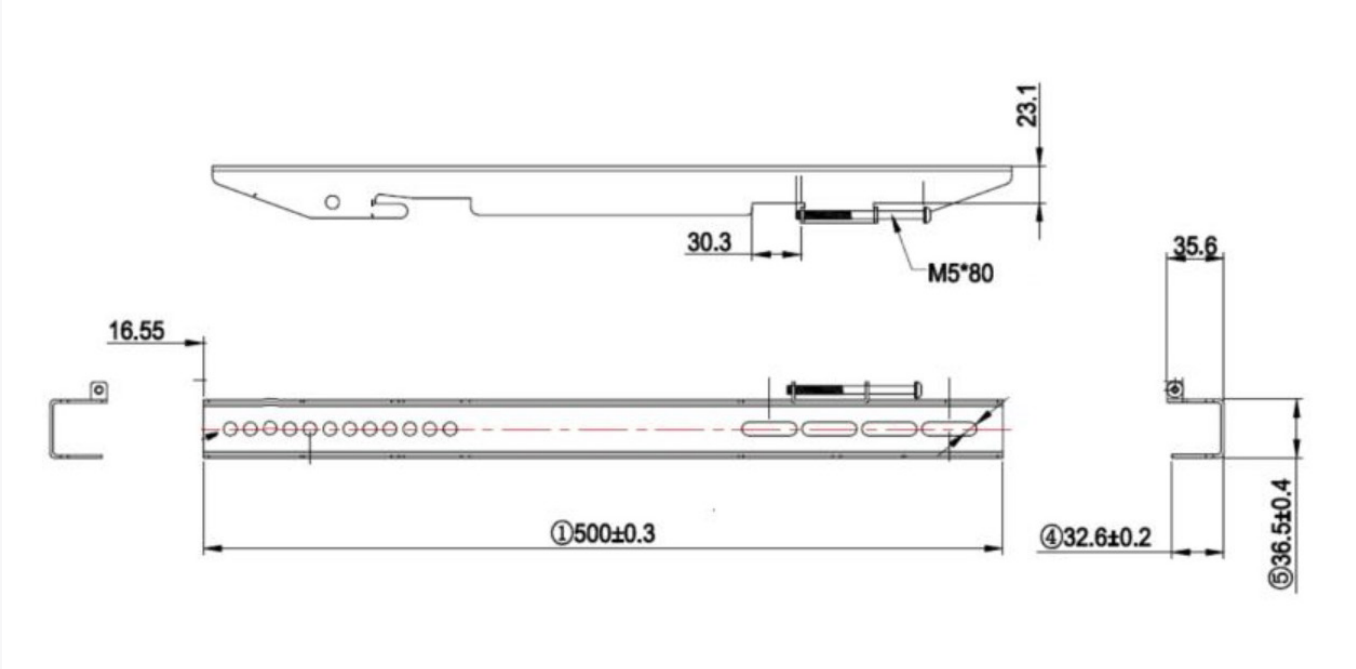

newline

WALL MOUNT

STURDY SOLUTIONS FOR DAILY USE

Mount your display to the front of your room with a wall mount. These sturdy solutions help keep your panel secure and in place during daily use. Newline's wall mount solutions make installation a breeze. The compact designs make it easy to mount the panel as well as adjust the height or tilt of the display. This lower profile wall mount gives the Newline wall mount unit a stylish appearance, while maintaining the strength of its durable dual steel frames. The open wall plate provides space to pass cables. And the easy can be moved by hand, no need to use tools.

TECHNICAL DRAWINGS

Bracket A (Wallboard, locked in machine)

Bracket B (Wall mount parts, locked to wall)

WALL MOUNT

Model	DB04
General	
Support sizes	55"~86"
Type	Wall; Fixed
VESA	Up to 800 x 400 mm
Material	Metal
Color	Black
Dept from the wall	6,3 cm
Product Weight	
Bracket A Length	500 mm
Bracket A Width	36,5 mm
Bracket A Height	32,6 mm
Net Weight	3,75 Kg
Gross Weight	4,25 Kg
Capacity	100 Kg
Wallboard Size	895 x 19,5 x 261 mm
Wall mount parts Size	500 x 32,6 x 30,6 mm