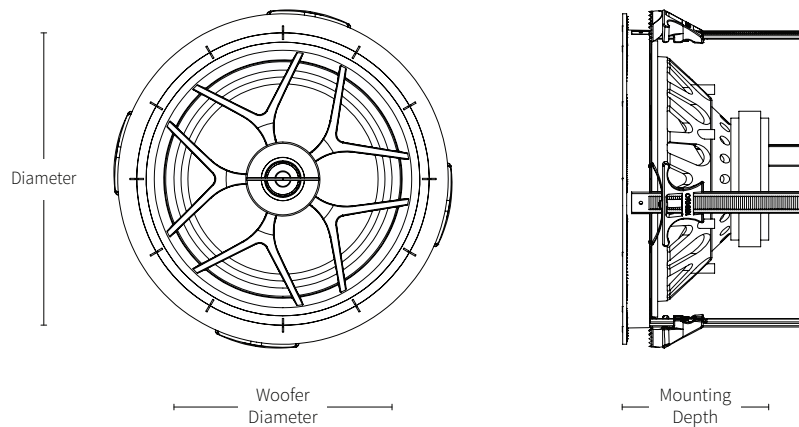

Tool-Less Mounting System

The Tool-Less Installation secures the speaker in the ceiling with the exact torque to ensure a tight fit. This is accomplished by squeezing the clips into place and locking the speaker with a twist.

Specifications

Model	D59	D57
Part Number	SCD50900	SCD50700
Woofer Cone	Kevlar	Glass Fiber
Woofer Dimensions	5.25" (133mm)	5.25" (133mm)
Tweeter Dome	Silk DPSD	Silk DPSD
Tweeter Diameter	1" (25mm)	1" (25mm)
Frequency Response	68 Hz - 20 kHz	69 Hz - 20 kHz
Impedance	6 ohm Minimum	6 ohm Minimum
Power Handling	25 - 125 Watts	25 - 125 Watts
Diameter	6.77" (172mm)	6.77" (172mm)
Grille Diameter	7.19" (183mm)	7.19" (183mm)
Cutout Diameter	5.875" (150mm)	5.875" (150mm)
Mounting Depth	3.72" (95mm)	3.72" (95mm)