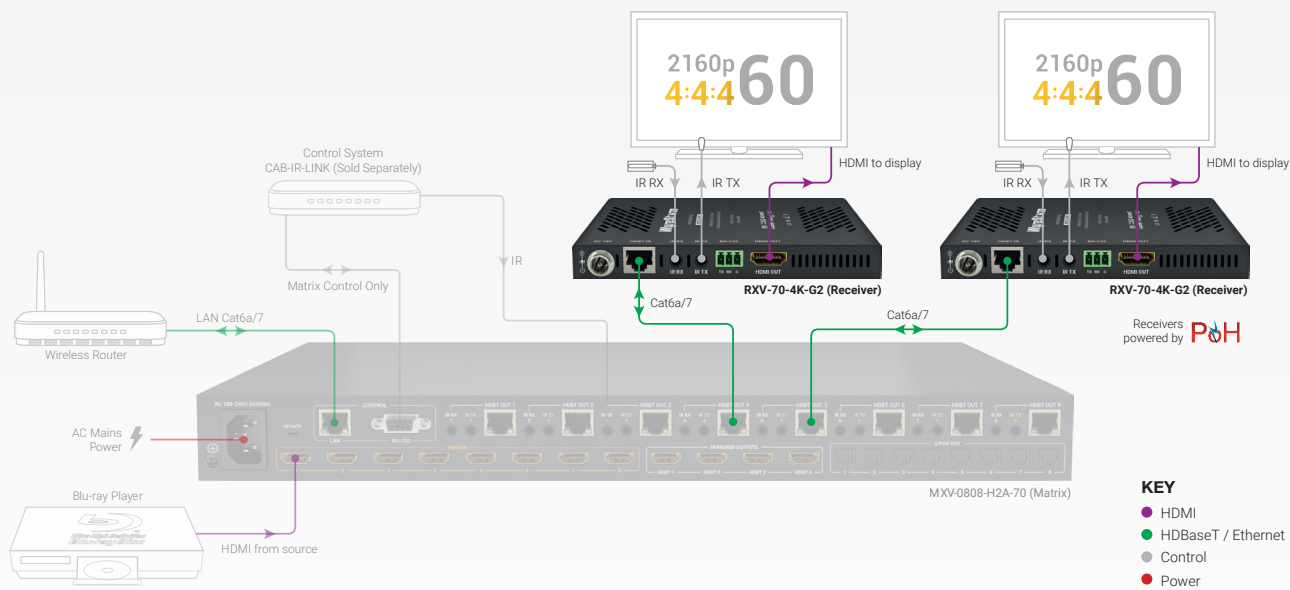

Right Product for the Right Application.

Note: WyreStorm reserves the right to change product specification, appearance or dimensions of this product at any time without prior notice.