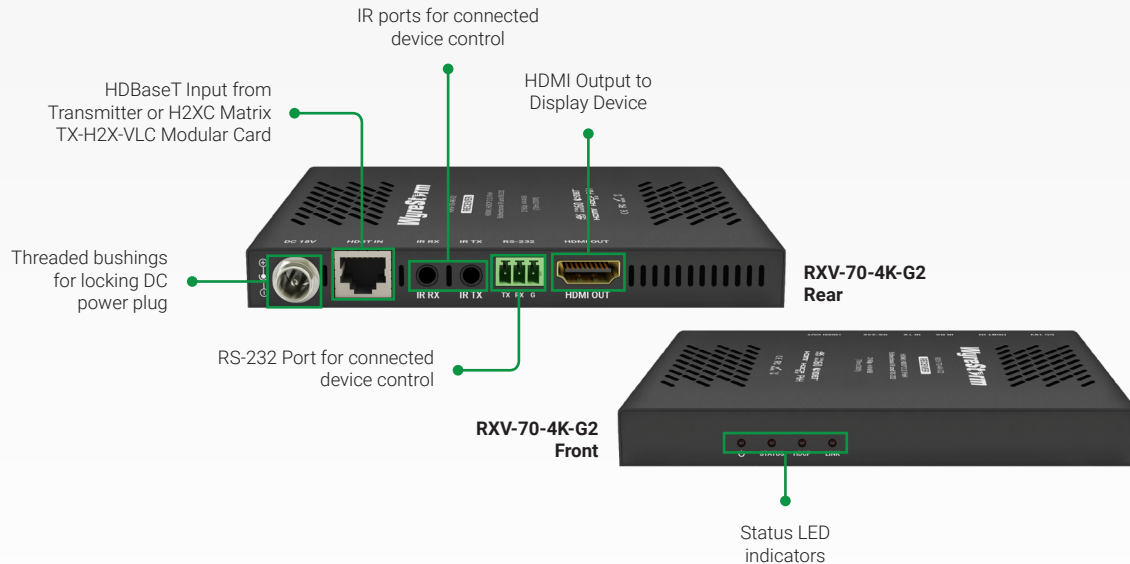

4K HDR 4:4:4 60Hz HDBaseT™ Receiver with 2-way IR and PoH (4K: 70m/230ft)

RXV-70-4K-G2 v1

WyreStorm

Specification Sheet

WyreStorm - Because the Technology Matters.

Introduction

4K HDR HDMI-Over-HDBaseT Receiver (2160p 4:4:4/60: 70m/230ft | 1080p: 100m/328ft). Consumer HDMI content is now breaking through the once comfortable HDBaseT "ceiling" of 10Gbps, with HFR (High Frame Rate). HDR is here already in the form of Blu-ray, Satellite & Cable (HLG) and gaming content. The RXV-70-4K-G2 is the perfect companion for WyreStorm's MXV line-up of matrices also when distances of under 70 meters are required. This is the perfect solution for the TX-H2X-VLC modular card, found in the H2XC line.

Key Features

- Uses WyreStorm's proprietary compression technology for lossless transmission of 4K HDR content, without latency
- Reliable HDBaseT-HDMI conversion over distance using single Cat6 cable
- 4K UHD signals up to 70m/230ft (2160p 4:4:4 60Hz 8-bit) and 2K signals up to 100m/230ft (1200p 60Hz 16-bit)
- Supports HDMI2.0 video standard up to 18Gbps
- Compatible with HDR standards including HDR-10, HDR-10+, HLG and Dolby Vision (Dolby Vision supported up to 30Hz)
- Class A HDBaseT™ supporting the transmission of video, multichannel audio, bidirectional control and PoH
- Powered remotely via PoH from MXV matrix
- HDCP 2.2 compatibility
- Bidirectional IR supported with both IR TX & RX ports
- RS-232 port for routed 2-way serial communication
- LED indication for HDCP presence within signal and transmission link between devices
- Ventilated steel chassis
- Conforms to IEEE-568B standards
- Compact design for convenient and unobtrusive installation
- Wall mounting brackets and IR accessories included

In the Box

1x RXV-70-4K-G2 Receiver
1x Wide-band IR Emitter
1x Wide-band IR Receiver (30-50KHz)

2x Mounting Brackets
1x 3-pin Terminal Block
1x Quickstart Guide (this document)