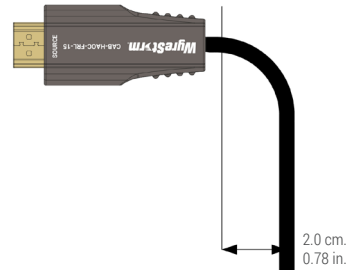

**CAB-HAOC-FRL-15**

Optical HDMI Cable Performance Guide

**Wiring and Connections**

**!** **IMPORTANT! Installation Requirements**

The WyreStorm Active Optical cables are designed to transmit HDMI signals from the source to a display.

- Follow the labeling and the diagrams for connection to ensure proper operation.
- Due to the core of the HAOC being fiber optic the cable cannot have a bend radius greater than 2cm/0.78in. Keep this mind when routing cables around objects and inside of walls.
- The cables have a max pull tension of 15kg/33lbs. Keep this in mind when routing the cable within cabinets or walls to avoid damaging the cable.