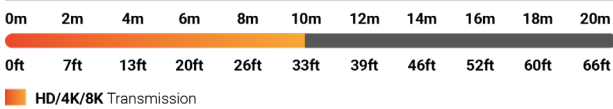

Cable Distances

CAB-HAOC-FRL-10

Optical HDMI Cable Performance Guide