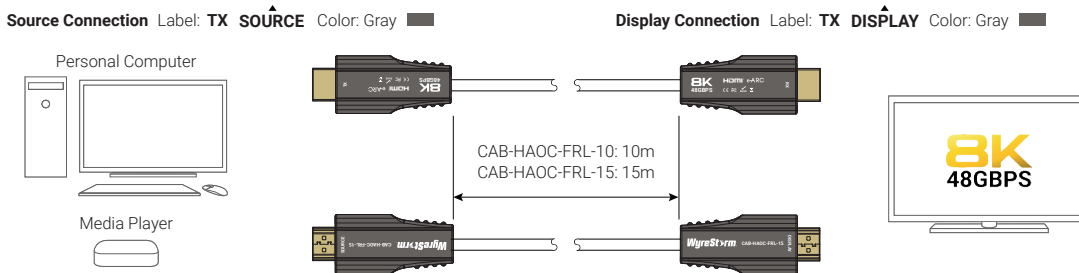

Basic Wiring Diagram

Warranty Information

WyreStorm Technologies LLC warrants that its products to be free from defects in material and workmanship under normal use for a period of five (5) years from the date of purchase. Refer to the [Product Warranty](#) page on [wyrestorm.com](#) for more details on our limited product warranty.