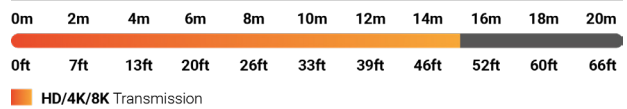

CAB-HAOC-FRL-15

Optical HDMI Cable Performance Guide